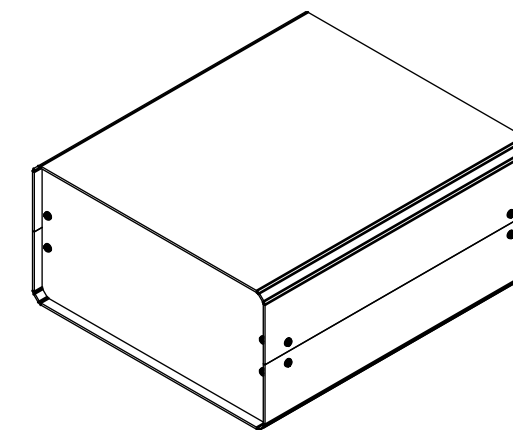

Base

PARTS LIST			
ITEM	QTY	PART NUMBER	DESCRIPTION
3	4	M5403016	Unibase Assembly Kit
4	2	M5400004	Extrusion
5	1	M5401010	Top Cover
6	1	M5401122	Base Panel
7	2	M5402005	Front/Rear Panels

Anodised Front Panel
2 off - 2mm Thick.

Front

Side

B-B

FIRST ANGLE PROJECTION

Designed by L Clark	Description UNICASE 5 LIGHT GREY	Date 26/05/2015	Scale 1:4
METCASE ENCLOSURES 15 Brunel Way, Segensworth East, Fareham, Hampshire, UK. PO15 5TX Tel: +44 (0)1489 583858 Email: metcase@okw.co.uk		METcase™ www.metcase.com Part Number M5505110	
		Issue 1	Sheet 1 / 1