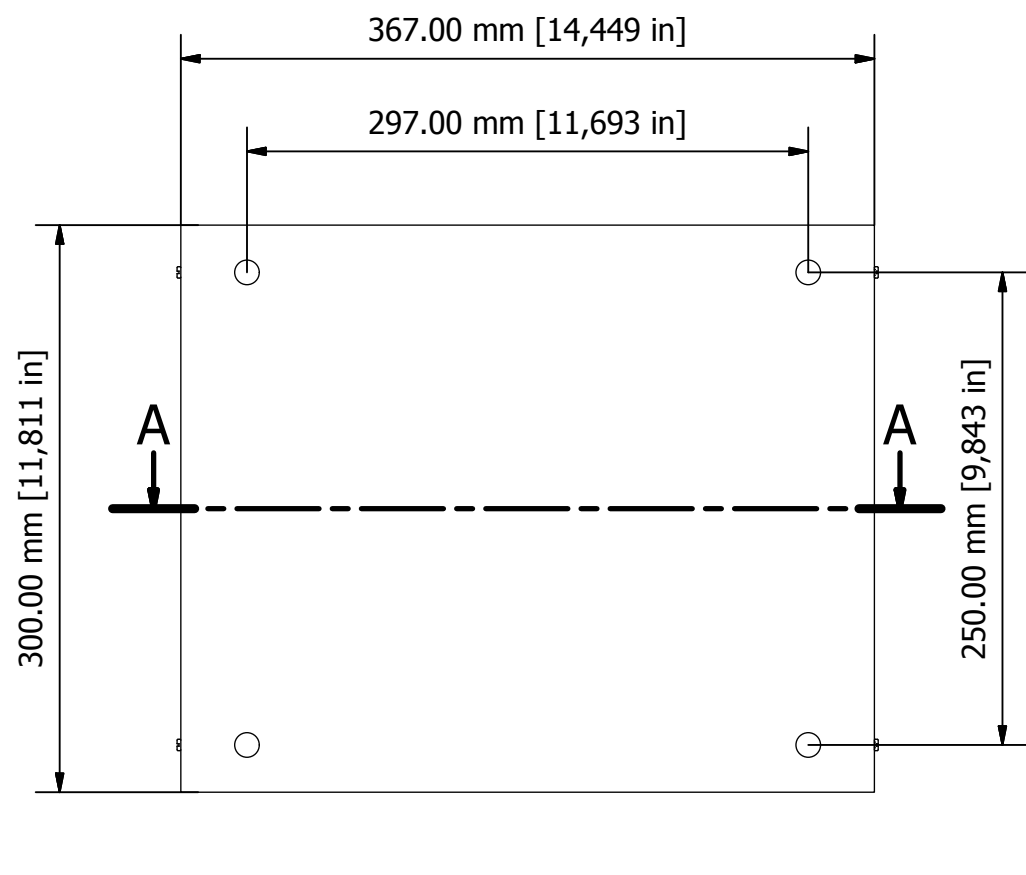

Base

PARTS LIST			
ITEM	QTY	PART NUMBER	DESCRIPTION
3	4	M5403016	Unibase Assembly Kit
4	2	M5400004	Extrusion
5	1	M5401010	Top Cover
6	1	M5401122	Base Panel
7	2	M5402005	Front/Rear Panels

Anodised Front Panel
2 off - 2mm Thick.

Front

Side

B-B

FIRST ANGLE PROJECTION

Designed by L Clark	Description UNICASE 5 LIGHT GREY	Date 26/05/2015	Scale 1:4
METCASE ENCLOSURES 15 Brunel Way, Segensworth East, Fareham, Hampshire, UK. PO15 5TX Tel: +44 (0)1489 583858 Email: metcase@okw.co.uk		METcase™ www.metcase.com Part Number M5505110	
		Issue 1	Sheet 1 / 1