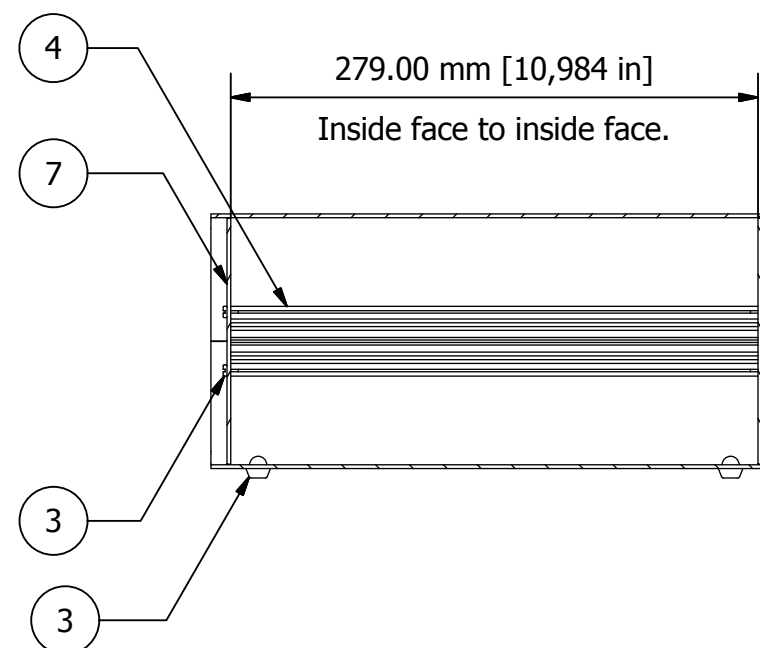

Base

PARTS LIST			
ITEM	QTY	PART NUMBER	DESCRIPTION
3	4	M5403016	Unibase Assembly Kit
4	2	M5400004	Extrusion
5	1	M5401010	Top Cover
6	1	M5401122	Base Panel
7	2	M5402005	Front/Rear Panels

Anodised Front Panel
2 off - 2mm Thick.

Front

Side

B-B

FIRST ANGLE PROJECTION

Designed by L Clark	Description UNICASE 5 LIGHT GREY	Date 26/05/2015	Scale 1:4
METCASE ENCLOSURES 15 Brunel Way, Segensworth East, Fareham, Hampshire, UK. PO15 5TX Tel: +44 (0)1489 583858 Email: metcase@okw.co.uk		METcase™ www.metcase.com Part Number M5505110	
		Issue 1	Sheet 1 / 1