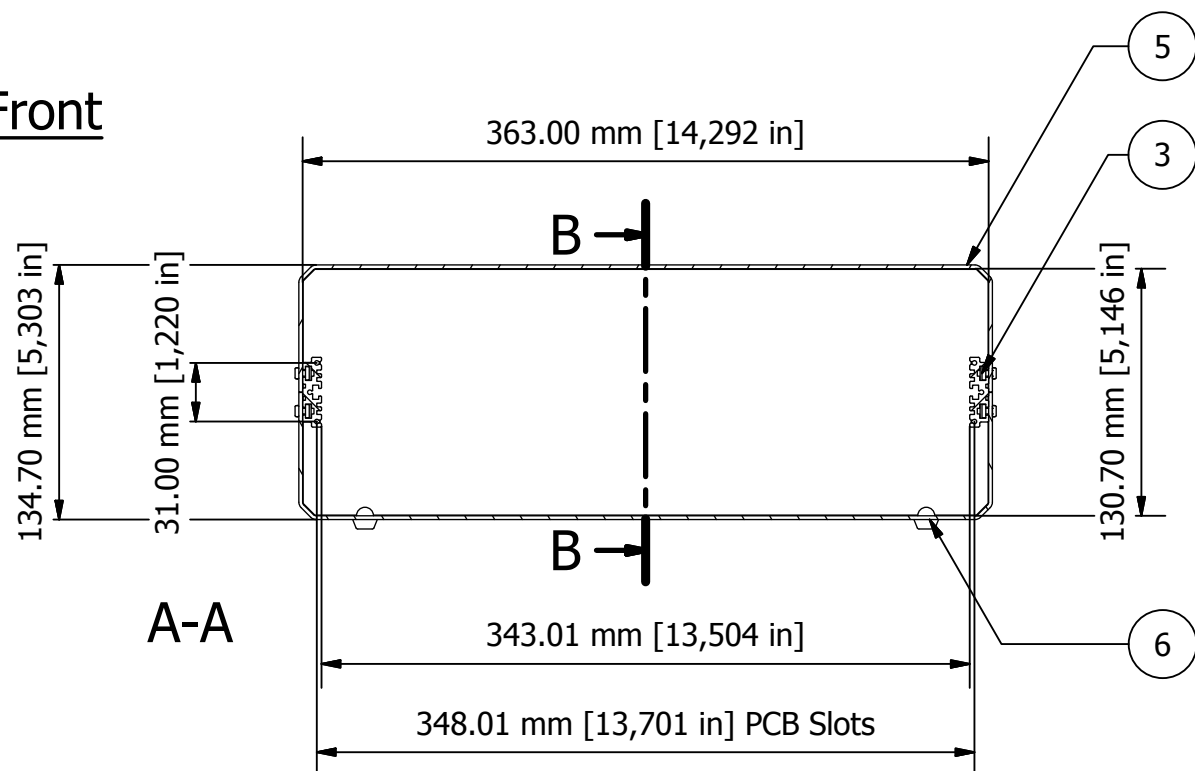

Base

PARTS LIST			
ITEM	QTY	PART NUMBER	DESCRIPTION
3	4	M5403016	Unibase Assembly Kit
4	2	M5400004	Extrusion
5	1	M5401010	Top Cover
6	1	M5401122	Base Panel
7	2	M5402005	Front/Rear Panels

Anodised Front Panel
2 off - 2mm Thick.

Front

Side

B-B

FIRST ANGLE PROJECTION

Designed by L Clark	Description UNICASE 5 LIGHT GREY	Date 26/05/2015	Scale 1:4
METCASE ENCLOSURES 15 Brunel Way, Segensworth East, Fareham, Hampshire, UK. PO15 5TX Tel: +44 (0)1489 583858 Email: metcase@okw.co.uk		METcase™ www.metcase.com Part Number M5505110	
		Issue 1	Sheet 1 / 1