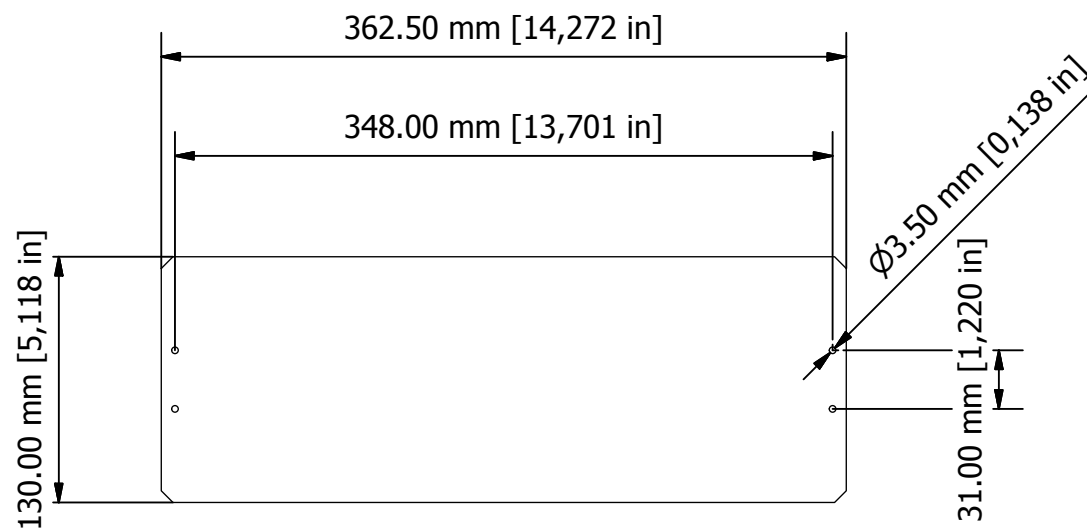

Base

PARTS LIST			
ITEM	QTY	PART NUMBER	DESCRIPTION
3	4	M5403016	Unibase Assembly Kit
4	2	M5400004	Extrusion
5	1	M5401010	Top Cover
6	1	M5401122	Base Panel
7	2	M5402005	Front/Rear Panels

Anodised Front Panel
2 off - 2mm Thick.

Front

Side

B-B

FIRST ANGLE PROJECTION

Designed by L Clark	Description UNICASE 5 LIGHT GREY	Date 26/05/2015	Scale 1:4
METCASE ENCLOSURES 15 Brunel Way, Segensworth East, Fareham, Hampshire, UK. PO15 5TX Tel: +44 (0)1489 583858 Email: metcase@okw.co.uk		METcase™ www.metcase.com Part Number M5505110	
		Issue 1	Sheet 1 / 1