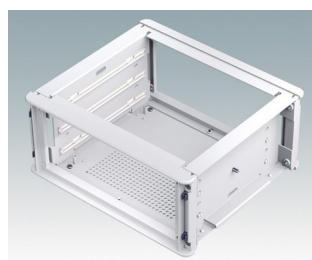

Highly attractive instrument enclosures

- Advanced desktop and portable enclosures in thirteen standard sizes all with ventilation
- Modern and cohesive design with no visible fixing screws
- Die cast front and rear bezels fit flush with the case body for a smooth appearance
- Snap-on front trims hide the case and front panel fixing screws
- Available with or without a tilt/swivel carry handle, or ABS side handles (150 mm version)
- Three versions with sloping front panel (SL)
- Two tower style versions (TX) for maximising desktop space
- Base panel pre-fitted with four M3 PCB mounting pillars
- Internal chassis prepunched for fitting snap-in PCB guides (accessories) in 3, 5, 7 or 9 positions
- Removable rear panel - recessed for protection of connectors, switches etc.
- Anodised front panel (accessory) - recessed for protection of keypads, displays etc.
- All case panels fitted with M4 threaded pillars for earth connection
- Supplied with four modern ABS feet with non-slip pads.

Order your own fully customised version [learn more here >>](#)