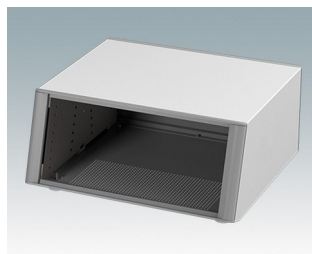

M6436356
Technomet SL315
Aluminium
Traffic white/traffic grey A RAL
9016/7042
350x320x150mm