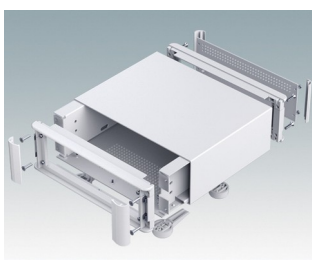

Highly attractive instrument enclosures

- Advanced desktop and portable enclosures in thirteen standard sizes all with ventilation
- Modern and cohesive design with no visible fixing screws
- Die cast front and rear bezels fit flush with the case body for a smooth appearance
- Snap-on front trims hide the case and front panel fixing screws
- Available with or without a tilt/swivel carry handle, or ABS side handles (150 mm version)
- Three versions with sloping front panel (SL)
- Two tower style versions (TX) for maximising desktop space
- Base panel pre-fitted with four M3 PCB mounting pillars
- Internal chassis prepunched for fitting snap-in PCB guides (accessories) in 3, 5, 7 or 9 positions
- Removable rear panel - recessed for protection of connectors, switches etc.
- Anodised front panel (accessory) - recessed for protection of keypads, displays etc.
- All case panels fitted with M4 threaded pillars for earth connection
- Supplied with four modern ABS feet with non-slip pads.

Order your own fully customised version [learn more here >>](#)