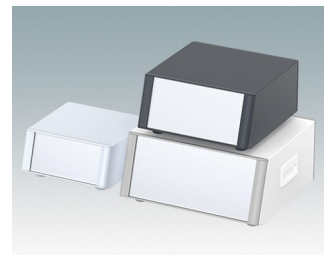

Highly attractive instrument enclosures

- Advanced desktop and portable enclosures in thirteen standard sizes all with ventilation
- Modern and cohesive design with no visible fixing screws
- Die cast front and rear bezels fit flush with the case body for a smooth appearance
- Snap-on front trims hide the case and front panel fixing screws
- Available with or without a tilt/swivel carry handle, or ABS side handles (150 mm version)
- Three versions with sloping front panel (SL)
- Two tower style versions (TX) for maximising desktop space
- Base panel pre-fitted with four M3 PCB mounting pillars
- Internal chassis prepunched for fitting snap-in PCB guides (accessories) in 3, 5, 7 or 9 positions
- Removable rear panel - recessed for protection of connectors, switches etc.
- Anodised front panel (accessory) - recessed for protection of keypads, displays etc.
- All case panels fitted with M4 threaded pillars for earth connection
- Supplied with four modern ABS feet with non-slip pads.

Order your own fully customised version [learn more here >>](#)