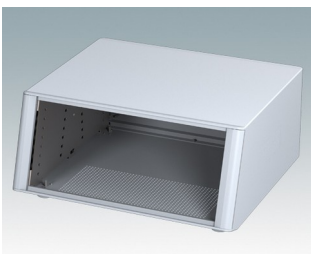

M6436355
Technomet SL315
Aluminium
Light grey RAL 7035
350x320x150mm