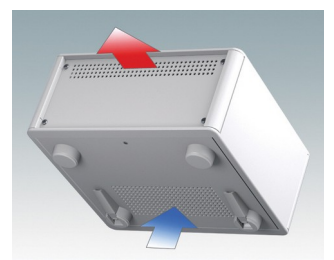

Highly attractive instrument enclosures

- Advanced desktop and portable enclosures in thirteen standard sizes all with ventilation
- Modern and cohesive design with no visible fixing screws
- Die cast front and rear bezels fit flush with the case body for a smooth appearance
- Snap-on front trims hide the case and front panel fixing screws
- Available with or without a tilt/swivel carry handle, or ABS side handles (150 mm version)
- Three versions with sloping front panel (SL)
- Two tower style versions (TX) for maximising desktop space
- Base panel pre-fitted with four M3 PCB mounting pillars
- Internal chassis prepunched for fitting snap-in PCB guides (accessories) in 3, 5, 7 or 9 positions
- Removable rear panel - recessed for protection of connectors, switches etc.
- Anodised front panel (accessory) - recessed for protection of keypads, displays etc.
- All case panels fitted with M4 threaded pillars for earth connection
- Supplied with four modern ABS feet with non-slip pads.

Order your own fully customised version [learn more here >>](#)