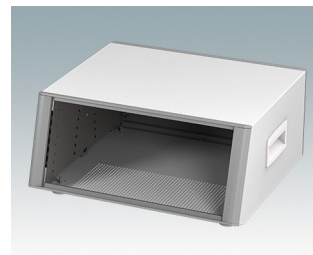

M6436326
Technomet SL315S
Aluminium
Traffic white/traffic grey A RAL
9016/7042
350x320x150mm