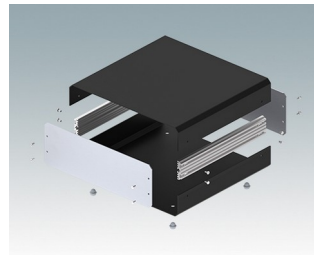

Versatile design ideal for customising

- Attractive and practical instrument enclosures with simple and fast assembly
- Easily customised to your exact specifications
- Ten standard sizes available in traffic white, light grey and black
- Removable internal chassis
- PCB guide rails in the assembly extrusions
- Anodised aluminium front and rear panels included
- Front panels recessed to protect controls
- Four push-in non-slip rubber feet included.

Order your own fully customised version [learn more here >>](#)

Select Versions

M5501110
UNICASE 1
Aluminium
Light grey RAL 7035
185x180x65mm

M5501116
UNICASE 1
Aluminium
Traffic white RAL 9016
185x180x65mm