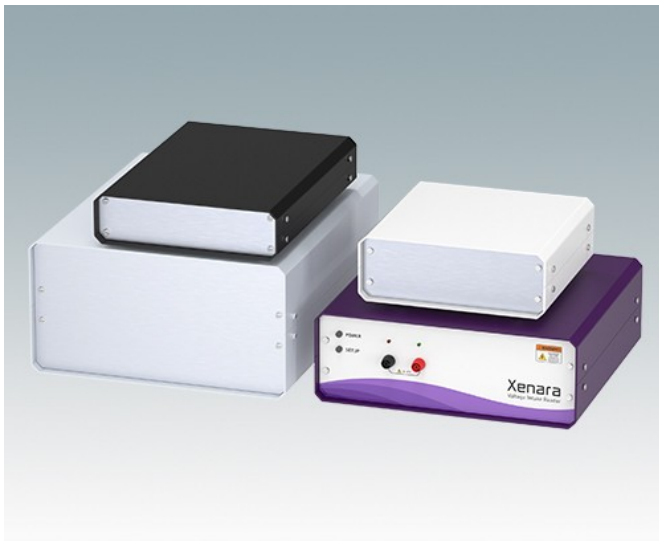

Versatile design ideal for customising

- Attractive and practical instrument enclosures with simple and fast assembly
- Easily customised to your exact specifications
- Ten standard sizes available in traffic white, light grey and black
- Removable internal chassis
- PCB guide rails in the assembly extrusions
- Anodised aluminium front and rear panels included
- Front panels recessed to protect controls
- Four push-in non-slip rubber feet included.

Order your own fully customised version [learn more here >>](#)

Select Versions

M5501110
UNICASE 1
Aluminium
Light grey RAL 7035
185x180x65mm

M5501116
UNICASE 1
Aluminium
Traffic white RAL 9016
185x180x65mm