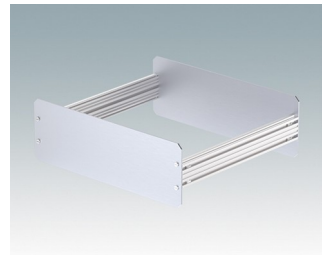

Versatile design ideal for customising

- Attractive and practical instrument enclosures with simple and fast assembly
- Easily customised to your exact specifications
- Ten standard sizes available in traffic white, light grey and black
- Removable internal chassis
- PCB guide rails in the assembly extrusions
- Anodised aluminium front and rear panels included
- Front panels recessed to protect controls
- Four push-in non-slip rubber feet included.

Order your own fully customised version [learn more here >>](#)

Select Versions

M5501110
UNICASE 1
Aluminium
Light grey RAL 7035
185x180x65mm

M5501116
UNICASE 1
Aluminium
Traffic white RAL 9016
185x180x65mm

M5501119
UNICASE 1
Aluminium
Black RAL 9005
185x180x65mm

M5502110
UNICASE 2
Aluminium
Light grey RAL 7035
260x250x90mm

M5502116
UNICASE 2
Aluminium
Traffic white RAL 9016
260x250x90mm

M5502119
UNICASE 2
Aluminium
Black RAL 9005
260x250x90mm