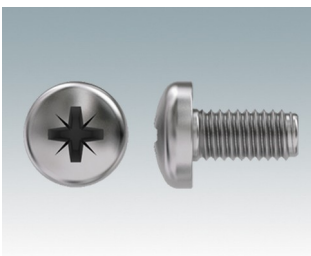

Accessory "screws"

M5600010
PCB/Panel Fixing Screws, M3
Steel
Zinc coated
6mm

Accessory

M5500001

Unicase Assembly Tool

PA 2200 (Polyamide)

White

44x13x27mm