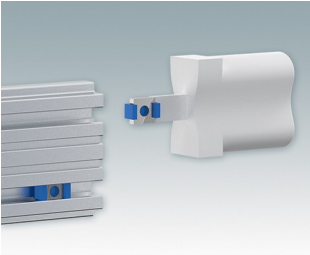

M5513119
UNICASE SL3
Aluminium
Black RAL 9005
250x250x50mm

M5514110
UNICASE SL4
Aluminium
Light grey RAL 7035
250x300x50mm

M5514116
UNICASE SL4
Aluminium
Traffic white RAL 9016
250x300x50mm

M5514119
UNICASE SL4
Aluminium
Black RAL 9005
250x300x50mm

Accessory "screws"

M5600010
PCB/Panel Fixing Screws, M3
Steel
Zinc coated
6mm

Accessory

M5500001

Unicase Assembly Tool

PA 2200 (Polyamide)

White

44x13x27mm