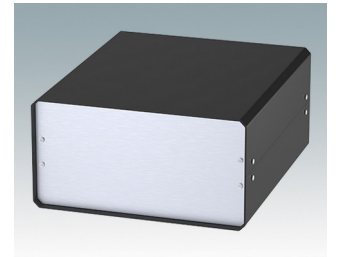

M5504119
UNICASE 4
Aluminium
Black RAL 9005
261x300x134.5mm