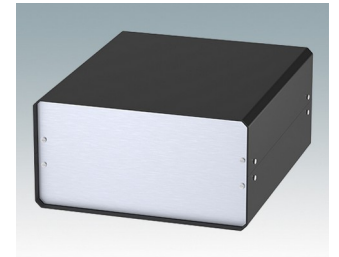

M5504119
UNICASE 4
Aluminium
Black RAL 9005
261x300x134.5mm