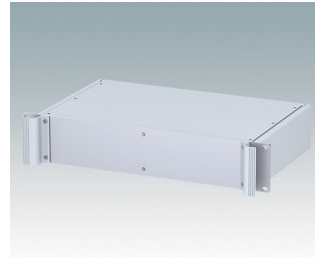

M6219235
COMBIMET 19" 2Ux265mm
Aluminium
Light grey RAL 7035
88.1x482.6x265mm