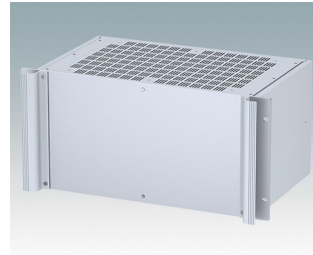

M6219545
COMBIMET 19" 5Ux265mm
Vented
Aluminium
Light grey RAL 7035
221x482.6x265mm