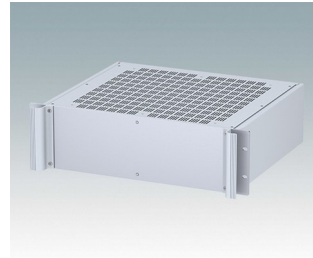

M6219365
COMBIMET 19" 3Ux365mm
Vented
Aluminium
Light grey RAL 7035
132.5x482.6x365mm