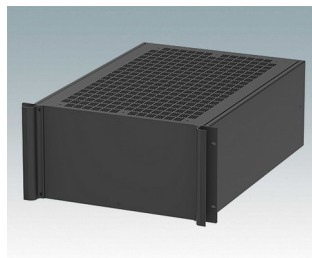

M6219589
COMBIMET 19" 5Ux610mm
Vented
Aluminium
Black RAL 9005
221x482.6x609.6mm