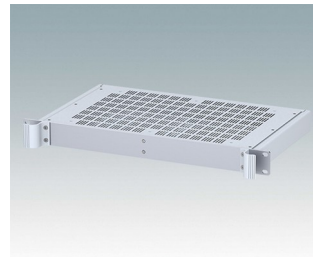

M6219145
COMBIMET 19" 1Ux265mm
Vented
Aluminium
Light grey RAL 7035
43.6x482.6x265mm