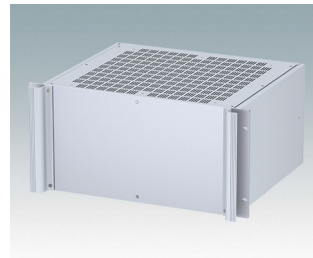

M6219565
COMBIMET 19" 5Ux365mm
Vented
Aluminium
Light grey RAL 7035
221x482.6x365mm