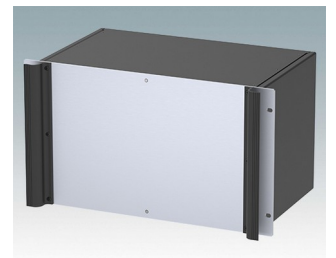

M6219639
COMBIMET 19" 6Ux265mm
Aluminium
Black RAL 9005
266x482.6x265mm