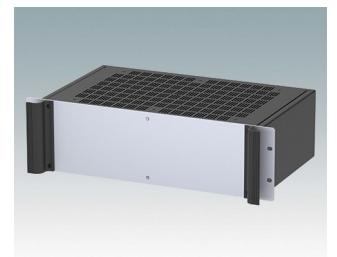

M6219349
COMBIMET 19" 3Ux265mm
Vented
Aluminium
Black RAL 9005
132.5x482.6x265mm