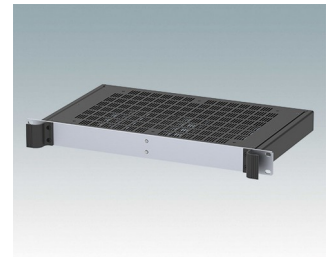

M6219149
COMBIMET 19" 1Ux265mm
Vented
Aluminium
Black RAL 9005
43.6x482.6x265mm