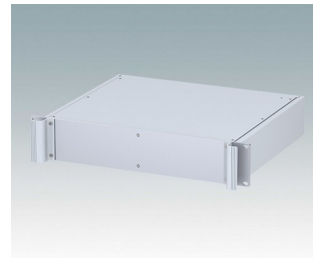

M6219255
COMBIMET 19" 2Ux365mm
Aluminium
Light grey RAL 7035
88.1x482.6x365mm