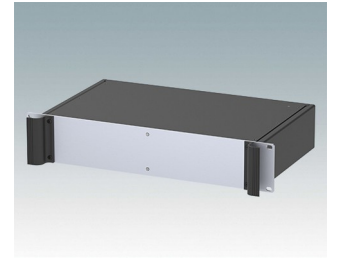

M6219239
COMBIMET 19" 2Ux265mm
Aluminium
Black RAL 9005
88.1x482.6x265mm