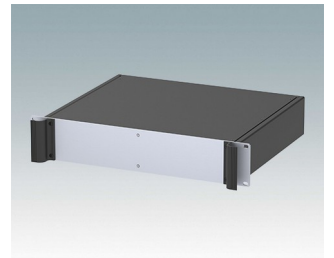

M6219259
COMBIMET 19" 2Ux365mm
Aluminium
Black RAL 9005
88.1x482.6x365mm