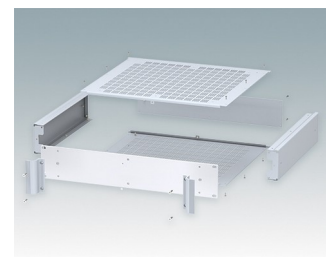

Universal rack mount enclosures to DIN 41494 and IEC 60297-3

- Versatile 19 inch rack cases in 1U to 6U heights and three depths
- Very modern design incorporating ergonomic front panel handles
- Super-deep 24" (610 mm) versions for server racks. Version T with open top
- Robust aluminium case body with removable top, base and rear panels
- Top and base panels vented or unvented
- 19" front panel in anodised aluminium
- Mounting holes in base for PCBs and chassis
- M4 earth studs on all components for electrical continuity
- Two standard colours black or light grey
- Cases supplied fully assembled.

Order your own fully customised version [learn more here >>](#)