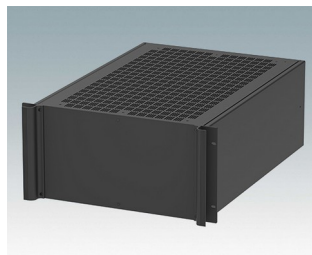

M6219589
COMBIMET 19" 5Ux610mm
Vented
Aluminium
Black RAL 9005
221x482.6x609.6mm