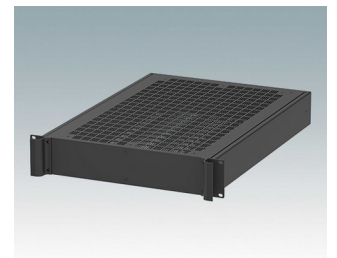

M6219289
COMBIMET 19" 2Ux610mm
Vented
Aluminium
Black RAL 9005
88.1x482.6x609.6mm