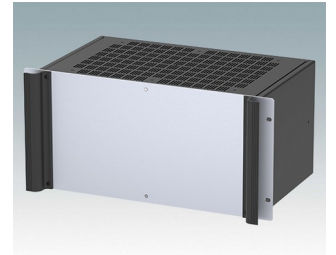

M6219549
COMBIMET 19" 5Ux265mm
Vented
Aluminium
Black RAL 9005
221x482.6x265mm