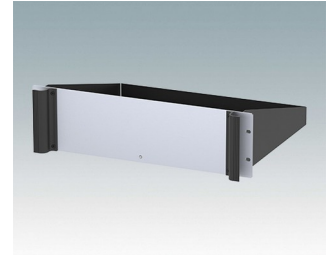

M6119339
COMBIMET T 19" 3Ux365mm
Open Top
Aluminium
Black RAL 9005
132.5x482.6x365mm