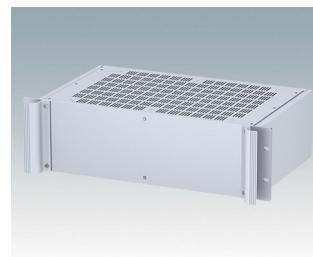

M6219345
COMBIMET 19" 3Ux265mm
Vented
Aluminium
Light grey RAL 7035
132.5x482.6x265mm