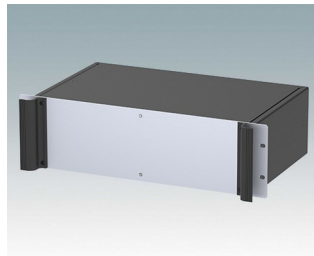

M6219339
COMBIMET 19" 3Ux265mm
Aluminium
Black RAL 9005
132.5x482.6x265mm