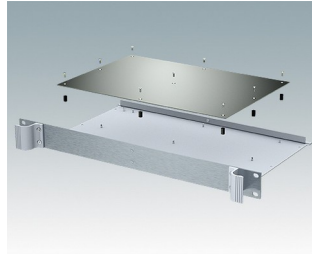

M6200265
Mounting plate (265mm)
Aluminium
Natural finish
335x230x1.5mm