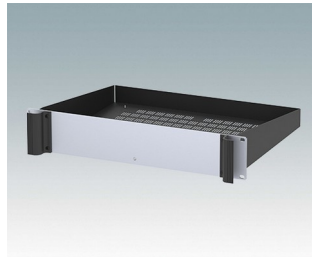

M6119239
COMBIMET T 19" 2Ux365mm
Open Top
Aluminium
Black RAL 9005
88.1x482.6x365mm