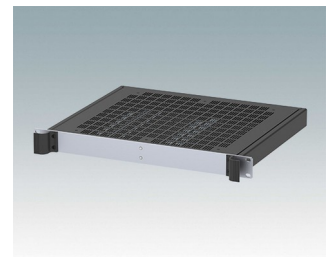

M6219169
COMBIMET 19" 1Ux365mm
Vented
Aluminium
Black RAL 9005
43.6x482.6x365mm