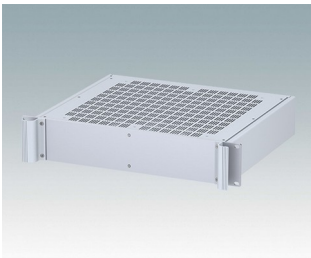

M6219265
COMBIMET 19" 2Ux365mm
Vented
Aluminium
Light grey RAL 7035
88.1x482.6x365mm