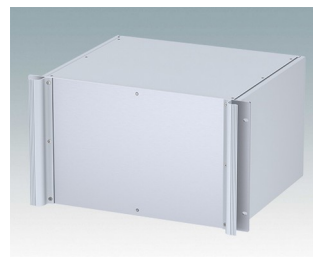

M6219655
COMBIMET 19" 6Ux365mm
Aluminium
Light grey RAL 7035
266x482.6x365mm