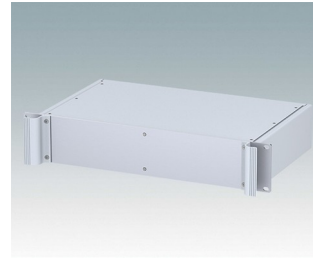

M6219235
COMBIMET 19" 2Ux265mm
Aluminium
Light grey RAL 7035
88.1x482.6x265mm