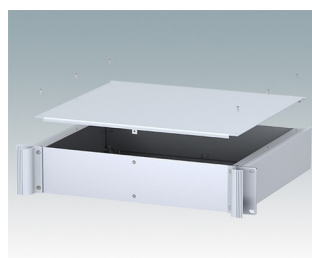

Universal rack mount enclosures to DIN 41494 and IEC 60297-3

- Versatile 19 inch rack cases in 1U to 6U heights and three depths
- Very modern design incorporating ergonomic front panel handles
- Super-deep 24" (610 mm) versions for server racks. Version T with open top
- Robust aluminium case body with removable top, base and rear panels
- Top and base panels vented or unvented
- 19" front panel in anodised aluminium
- Mounting holes in base for PCBs and chassis
- M4 earth studs on all components for electrical continuity
- Two standard colours black or light grey
- Cases supplied fully assembled.

Order your own fully customised version [learn more here >>](#)