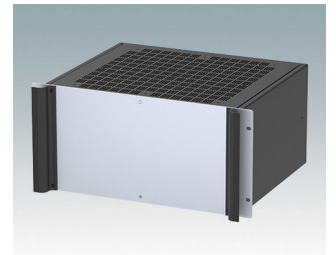

M6219569
COMBIMET 19" 5Ux365mm
Vented
Aluminium
Black RAL 9005
221x482.6x365mm