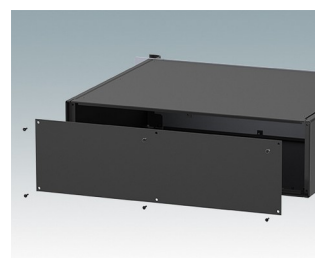

Universal rack mount enclosures to DIN 41494 and IEC 60297-3

- Versatile 19 inch rack cases in 1U to 6U heights and three depths
- Very modern design incorporating ergonomic front panel handles
- Super-deep 24" (610 mm) versions for server racks. Version T with open top
- Robust aluminium case body with removable top, base and rear panels
- Top and base panels vented or unvented
- 19" front panel in anodised aluminium
- Mounting holes in base for PCBs and chassis
- M4 earth studs on all components for electrical continuity
- Two standard colours black or light grey
- Cases supplied fully assembled.

Order your own fully customised version [learn more here >>](#)