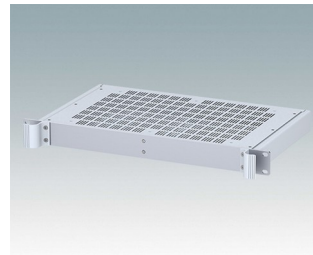

Universal rack mount enclosures to DIN 41494 and IEC 60297-3

- Versatile 19 inch rack cases in 1U to 6U heights and three depths
- Very modern design incorporating ergonomic front panel handles
- Super-deep 24" (610 mm) versions for server racks. Version T with open top
- Robust aluminium case body with removable top, base and rear panels
- Top and base panels vented or unvented
- 19" front panel in anodised aluminium
- Mounting holes in base for PCBs and chassis
- M4 earth studs on all components for electrical continuity
- Two standard colours black or light grey
- Cases supplied fully assembled.

M6119335
COMBIMET T 19" 3Ux365mm
Open Top
Aluminium
Light grey RAL 7035
132.5x482.6x365mm

M6119339
COMBIMET T 19" 3Ux365mm
Open Top
Aluminium
Black RAL 9005
132.5x482.6x365mm

M6219115
COMBIMET 19" 1Ux265mm
Solid Top
Aluminium
Light grey RAL 7035
43.6x482.6x265mm

M6219119
COMBIMET 19" 1Ux265mm
Solid Top
Aluminium
Black RAL 9005
43.6x482.6x265mm

M6219125
COMBIMET 19" 1Ux365mm
Solid Top
Aluminium
Light grey RAL 7035
43.6x482.6x365mm

M6219129
COMBIMET 19" 1Ux365mm
Solid Top
Aluminium
Black RAL 9005
43.6x482.6x365mm

M6219135
COMBIMET 19" 1Ux265mm
Aluminium
Light grey RAL 7035
43.6x482.6x265mm

M6219139
COMBIMET 19" 1Ux265mm
Aluminium
Black RAL 9005
43.6x482.6x265mm

M6219145
COMBIMET 19" 1Ux265mm
Vented
Aluminium
Light grey RAL 7035
43.6x482.6x265mm