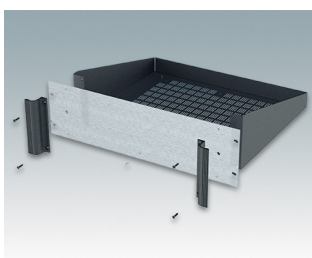

Universal rack mount enclosures to DIN 41494 and IEC 60297-3

- Versatile 19 inch rack cases in 1U to 6U heights and three depths
- Very modern design incorporating ergonomic front panel handles
- Super-deep 24" (610 mm) versions for server racks. Version T with open top
- Robust aluminium case body with removable top, base and rear panels
- Top and base panels vented or unvented
- 19" front panel in anodised aluminium
- Mounting holes in base for PCBs and chassis
- M4 earth studs on all components for electrical continuity
- Two standard colours black or light grey
- Cases supplied fully assembled.

Order your own fully customised version [learn more here >>](#)