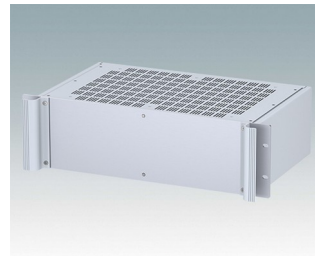

M6219345
COMBIMET 19" 3Ux265mm
Vented
Aluminium
Light grey RAL 7035
132.5x482.6x265mm