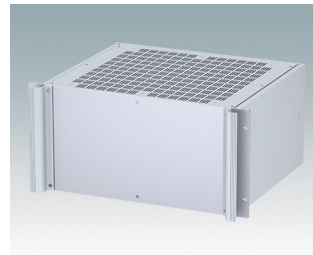

M6219565
COMBIMET 19" 5Ux365mm
Vented
Aluminium
Light grey RAL 7035
221x482.6x365mm