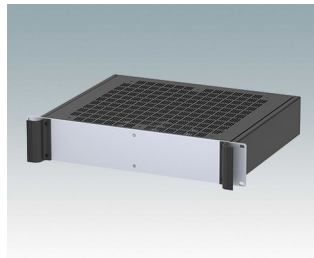

M6219269
COMBIMET 19" 2Ux365mm
Vented
Aluminium
Black RAL 9005
88.1x482.6x365mm