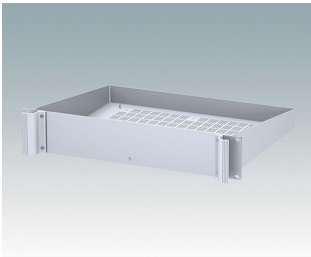

Select Versions

M6119235
COMBIMET T 19" 2Ux365mm
Open Top
Aluminium
Light grey RAL 7035
88.1x482.6x365mm