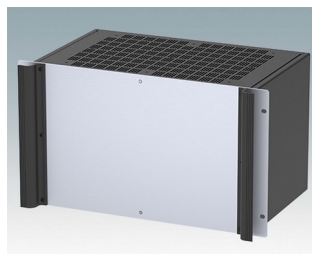

M6219649
COMBIMET 19" 6Ux265mm
Vented
Aluminium
Black RAL 9005
266x482.6x265mm