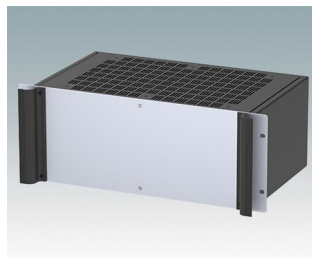

M6219449
COMBIMET 19" 4Ux265mm
Vented
Aluminium
Black RAL 9005
177x482.6x265mm