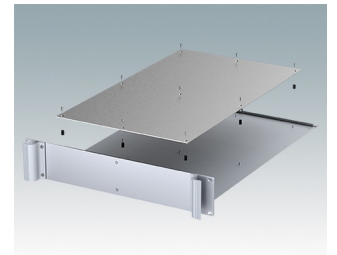

M6200610
Mounting plate (24")
Aluminium
Natural finish
335x574.6x1.5mm

Subject to technical modification without notice. © OKW Enclosures Ltd