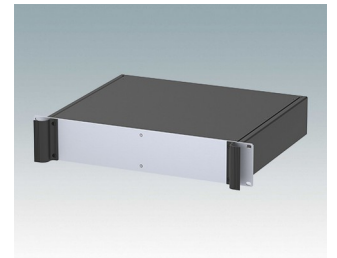

M6219259
COMBIMET 19" 2Ux365mm
Aluminium
Black RAL 9005
88.1x482.6x365mm