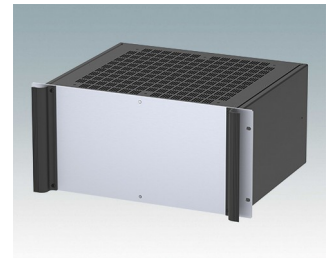

M6219569
COMBIMET 19" 5Ux365mm
Vented
Aluminium
Black RAL 9005
221x482.6x365mm