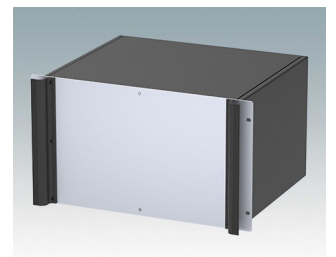

M6219659
COMBIMET 19" 6Ux365mm
Aluminium
Black RAL 9005
266x482.6x365mm