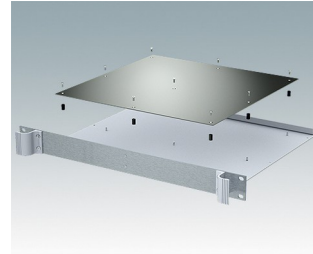

M6200365
Mounting plate (365mm)
Aluminium
Natural finish
335x330x1.5mm