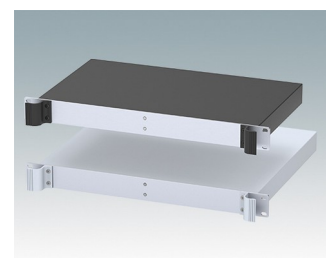

Universal rack mount enclosures to DIN 41494 and IEC 60297-3

- Versatile 19 inch rack cases in 1U to 6U heights and three depths
- Very modern design incorporating ergonomic front panel handles
- Super-deep 24" (610 mm) versions for server racks. Version T with open top
- Robust aluminium case body with removable top, base and rear panels
- Top and base panels vented or unvented
- 19" front panel in anodised aluminium
- Mounting holes in base for PCBs and chassis
- M4 earth studs on all components for electrical continuity
- Two standard colours black or light grey
- Cases supplied fully assembled.

Order your own fully customised version [learn more here >>](#)