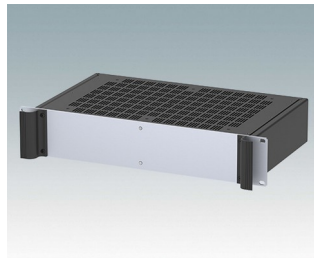

M6219249
COMBIMET 19" 2Ux265mm
Vented
Aluminium
Black RAL 9005
88.1x482.6x265mm