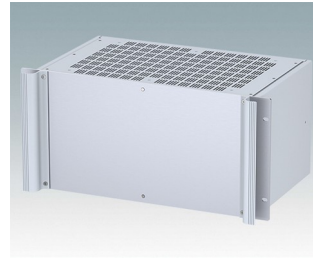

M6219545
COMBIMET 19" 5Ux265mm
Vented
Aluminium
Light grey RAL 7035
221x482.6x265mm