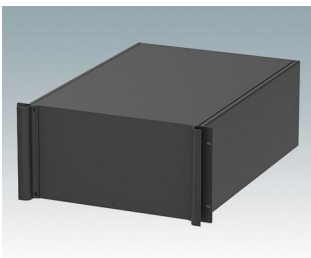

M6219579
COMBIMET 19" 5Ux610mm
Aluminium
Black RAL 9005
221x482.6x609.6mm