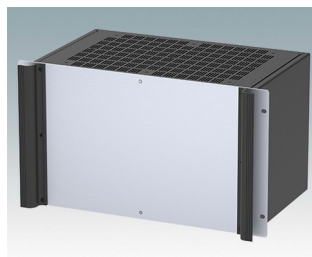

M6219649
COMBIMET 19" 6Ux265mm
Vented
Aluminium
Black RAL 9005
266x482.6x265mm