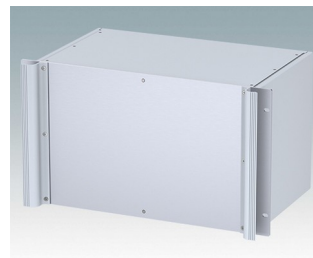

M6219635
COMBIMET 19" 6Ux265mm
Aluminium
Light grey RAL 7035
266x482.6x265mm