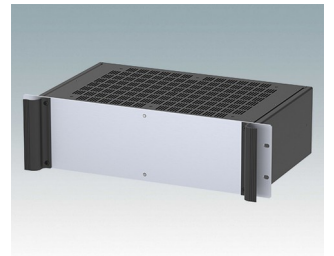

M6219349
COMBIMET 19" 3Ux265mm
Vented
Aluminium
Black RAL 9005
132.5x482.6x265mm