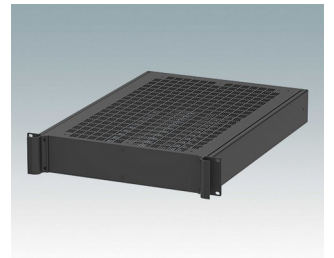

M6219289
COMBIMET 19" 2Ux610mm
Vented
Aluminium
Black RAL 9005
88.1x482.6x609.6mm