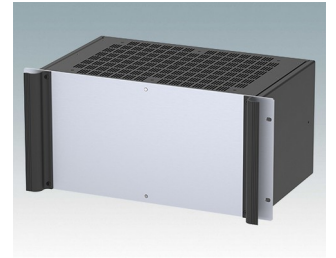

M6219549
COMBIMET 19" 5Ux265mm
Vented
Aluminium
Black RAL 9005
221x482.6x265mm