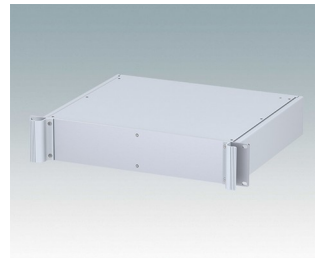

M6219255
COMBIMET 19" 2Ux365mm
Aluminium
Light grey RAL 7035
88.1x482.6x365mm