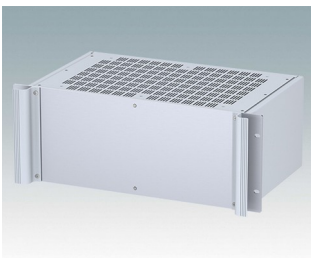

M6219445
COMBIMET 19" 4Ux265mm
Vented
Aluminium
Light grey RAL 7035
177x482.6x265mm