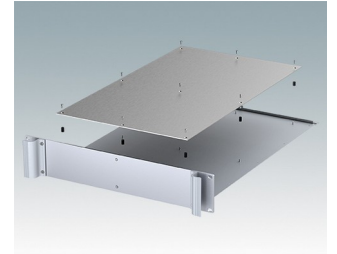

M6200610
Mounting plate (24")
Aluminium
Natural finish
335x574.6x1.5mm

Subject to technical modification without notice. © OKW Enclosures Ltd