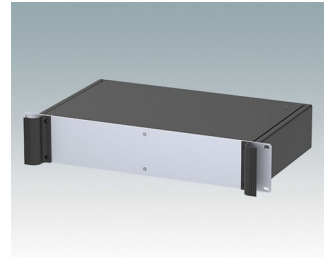

M6219239
COMBIMET 19" 2Ux265mm
Aluminium
Black RAL 9005
88.1x482.6x265mm