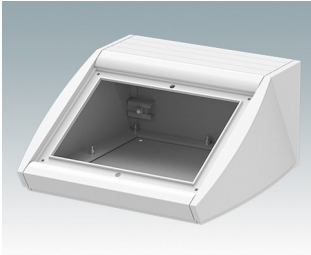

M5320116
UNIDESK M200
Aluminium
Traffic white RAL 9016
200x200x102mm