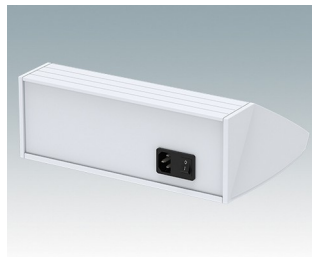

Sloping front terminal enclosures

- Ergonomic aluminium instrument enclosures for desktop and wall mounted applications
- Very robust design in three standard sizes and three colours: traffic white, light grey and black
- Optional IP 54 models (VDE tested) with gaskets for the front and base panels
- Pre-assembled aluminium case body with flat rear panel for connectors, switches, power inlets etc.
- Stainless steel M3 Torx® T10 and MS M3 Pozidriv fixings supplied
- Four non-slip rubber feet included
- Accessory front panel is recessed for a membrane keypad
- Pre-punched PCB fixing points in base
- For IP 54 protection accessory PCB pillars are required
- Accessory wall mounting kit.

Order your own fully customised version [learn more here >>](#)