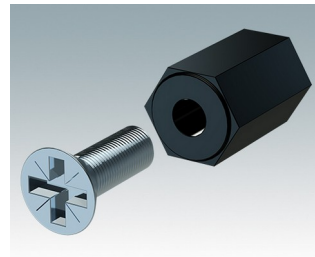

M5600001
PCB mounting kit
PA 6
Black RAL 9005