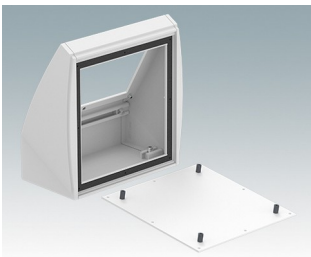

Sloping front terminal enclosures

- Ergonomic aluminium instrument enclosures for desktop and wall mounted applications
- Very robust design in three standard sizes and three colours: traffic white, light grey and black
- Optional IP 54 models (VDE tested) with gaskets for the front and base panels
- Pre-assembled aluminium case body with flat rear panel for connectors, switches, power inlets etc.
- Stainless steel M3 Torx® T10 and MS M3 Pozidriv fixings supplied
- Four non-slip rubber feet included
- Accessory front panel is recessed for a membrane keypad
- Pre-punched PCB fixing points in base
- For IP 54 protection accessory PCB pillars are required
- Accessory wall mounting kit.

Order your own fully customised version [learn more here >>](#)