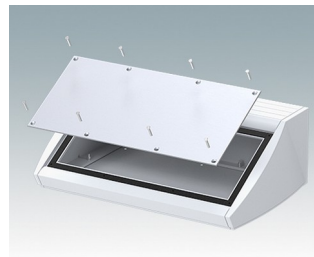

Sloping front terminal enclosures

- Ergonomic aluminium instrument enclosures for desktop and wall mounted applications
- Very robust design in three standard sizes and three colours: traffic white, light grey and black
- Optional IP 54 models (VDE tested) with gaskets for the front and base panels
- Pre-assembled aluminium case body with flat rear panel for connectors, switches, power inlets etc.
- Stainless steel M3 Torx® T10 and MS M3 Pozidriv fixings supplied
- Four non-slip rubber feet included
- Accessory front panel is recessed for a membrane keypad
- Pre-punched PCB fixing points in base
- For IP 54 protection accessory PCB pillars are required
- Accessory wall mounting kit.

Order your own fully customised version [learn more here >>](#)