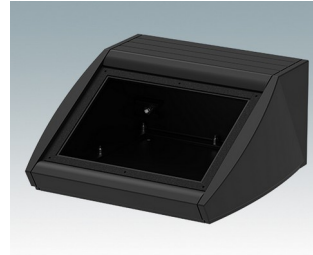

M5320109
UNIDESK M200 IP 54
Aluminium
Black RAL 9005
200x200x102mm
IP 54