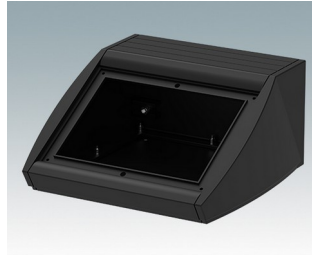

M5320119
UNIDESK M200
Aluminium
Black RAL 9005
200x200x102mm