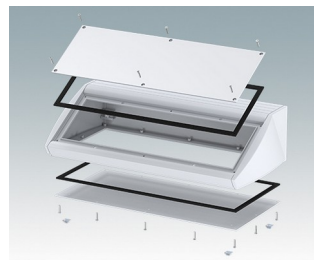

Sloping front terminal enclosures

- Ergonomic aluminium instrument enclosures for desktop and wall mounted applications
- Very robust design in three standard sizes and three colours: traffic white, light grey and black
- Optional IP 54 models (VDE tested) with gaskets for the front and base panels
- Pre-assembled aluminium case body with flat rear panel for connectors, switches, power inlets etc.
- Stainless steel M3 Torx® T10 and MS M3 Pozidriv fixings supplied
- Four non-slip rubber feet included
- Accessory front panel is recessed for a membrane keypad
- Pre-punched PCB fixing points in base
- For IP 54 protection accessory PCB pillars are required
- Accessory wall mounting kit.

Order your own fully customised version [learn more here >>](#)