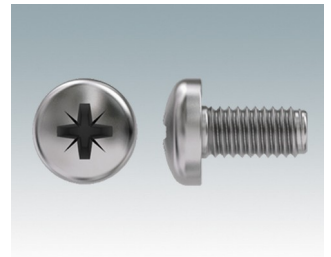

**M5600010**  
PCB/Panel Fixing Screws, M3  
Steel  
Zinc coated  
6mm

Subject to technical modification without notice. © OKW Enclosures Ltd