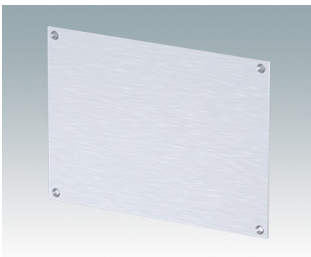

Accessory

M5301502
Front panel M200
Aluminium
Matt anodised
170x2x123mm