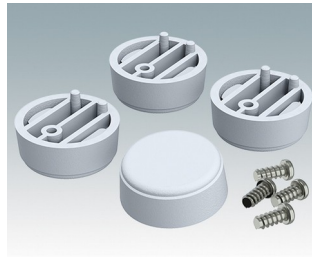

ENCLOSURE FEET

- Universal feet for mounting to metal or plastic enclosures
- **Technofeet** - stylish and modern round plastic feet with or without tilt legs
- **Case Feet** - tough plastic feet with or without tilt legs
- Self-adhesive rubber non-slip feet
- Push-in rubber non-slip feet
- **Call us for a free sample!**

Select Versions

A9257107
Case Feet Kit 1
ABS (UL 94 HB)
Off-white RAL 9002
34x17x16mm

A9257207
Case Feet Kit 2
ABS (UL 94 HB)
Off-white RAL 9002
34x17x16mm

M5403002
Rubber Foot
Rubber
Grey
12.7x12.7x5mm

M5600015
Case Feet Kit 1
ABS (UL 94 HB)
Light grey RAL 7035
34x17x16mm

ENCLOSURE FEET

M5600019
Case Feet Kit 1
ABS (UL 94 HB)
Black RAL 9005
34x17x16mm

M5600045
Case Feet Kit 2
ABS (UL 94 HB)
Light grey RAL 7035
34x17x16mm

M5600049
Case Feet Kit 2
ABS (UL 94 HB)
Black RAL 9005
34x17x16mm

M5600100
Non-slip feet
Rubber
Transparent
12.6x12.6x5.7mm

M6420104
Technofeet Kit 1
ABS (UL 94 HB)
Anthracite RAL 7016
30x30x12mm

M6420105
Technofeet Kit 1
ABS (UL 94 HB)
Light grey RAL 7035
30x30x12mm

M6420109
Technofeet Kit 1
ABS (UL 94 HB)
Black RAL 9005
30x30x12mm