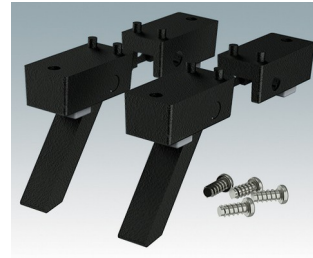

ENCLOSURE FEET

- Universal feet for mounting to metal or plastic enclosures
- **Technofeet** - stylish and modern round plastic feet with or without tilt legs
- **Case Feet** - tough plastic feet with or without tilt legs
- Self-adhesive rubber non-slip feet
- Push-in rubber non-slip feet
- **Call us for a free sample!**

Select Versions

A9257107
Case Feet Kit 1
ABS (UL 94 HB)
Off-white RAL 9002
34x17x16mm

A9257207
Case Feet Kit 2
ABS (UL 94 HB)
Off-white RAL 9002
34x17x16mm

M5403002
Rubber Foot
Rubber
Grey
12.7x12.7x5mm

M5600015
Case Feet Kit 1
ABS (UL 94 HB)
Light grey RAL 7035
34x17x16mm

ENCLOSURE FEET

M5600019
Case Feet Kit 1
ABS (UL 94 HB)
Black RAL 9005
34x17x16mm

M5600045
Case Feet Kit 2
ABS (UL 94 HB)
Light grey RAL 7035
34x17x16mm

M5600049
Case Feet Kit 2
ABS (UL 94 HB)
Black RAL 9005
34x17x16mm