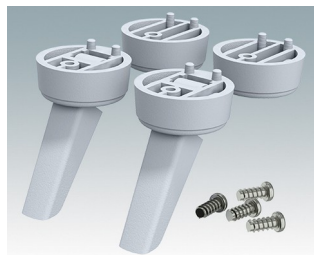

M6420205
Technofoot Kit 2
ABS (UL 94 HB)
Light grey RAL 7035
30x30x12mm