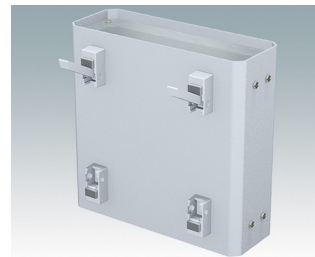

ENCLOSURE FEET

- Universal feet for mounting to metal or plastic enclosures
- **Technofeet** - stylish and modern round plastic feet with or without tilt legs
- **Case Feet** - tough plastic feet with or without tilt legs
- Self-adhesive rubber non-slip feet
- Push-in rubber non-slip feet
- **Call us for a free sample!**

Select Versions

A9257107
Case Feet Kit 1
ABS (UL 94 HB)
Off-white RAL 9002
34x17x16mm

A9257207
Case Feet Kit 2
ABS (UL 94 HB)
Off-white RAL 9002
34x17x16mm

M5403002
Rubber Foot
Rubber
Grey
12.7x12.7x5mm

M5600015
Case Feet Kit 1
ABS (UL 94 HB)
Light grey RAL 7035
34x17x16mm