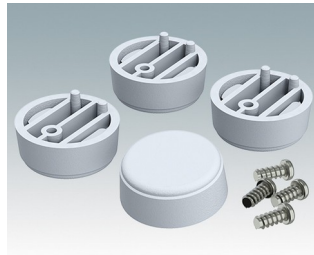

ENCLOSURE FEET

- Universal feet for mounting to metal or plastic enclosures
- **Technofeet** - stylish and modern round plastic feet with or without tilt legs
- **Case Feet** - tough plastic feet with or without tilt legs
- Self-adhesive rubber non-slip feet
- Push-in rubber non-slip feet
- **Call us for a free sample!**

Select Versions

A9257107
Case Feet Kit 1
ABS (UL 94 HB)
Off-white RAL 9002
34x17x16mm

A9257207
Case Feet Kit 2
ABS (UL 94 HB)
Off-white RAL 9002
34x17x16mm

M5403002
Rubber Foot
Rubber
Grey
12.7x12.7x5mm

M5600015
Case Feet Kit 1
ABS (UL 94 HB)
Light grey RAL 7035
34x17x16mm

ENCLOSURE FEET

M5600019
Case Feet Kit 1
ABS (UL 94 HB)
Black RAL 9005
34x17x16mm

M5600045
Case Feet Kit 2
ABS (UL 94 HB)
Light grey RAL 7035
34x17x16mm

M5600049
Case Feet Kit 2
ABS (UL 94 HB)
Black RAL 9005
34x17x16mm

M5600100
Non-slip feet
Rubber
Transparent
12.6x12.6x5.7mm

M6420104
Technofoot Kit 1
ABS (UL 94 HB)
Anthracite RAL 7016
30x30x12mm

M6420105
Technofoot Kit 1
ABS (UL 94 HB)
Light grey RAL 7035
30x30x12mm

M6420106
Technofoot Kit 1
ABS (UL 94 HB)
Traffic grey A RAL 7042
30x30x12mm