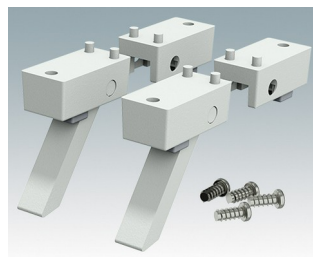

ENCLOSURE FEET

- Universal feet for mounting to metal or plastic enclosures
- **Technofeet** - stylish and modern round plastic feet with or without tilt legs
- **Case Feet** - tough plastic feet with or without tilt legs
- Self-adhesive rubber non-slip feet
- Push-in rubber non-slip feet
- **Call us for a free sample!**

Select Versions

A9257107
Case Feet Kit 1
ABS (UL 94 HB)
Off-white RAL 9002
34x17x16mm

A9257207
Case Feet Kit 2
ABS (UL 94 HB)
Off-white RAL 9002
34x17x16mm

M5403002
Rubber Foot
Rubber
Grey
12.7x12.7x5mm

M5600015
Case Feet Kit 1
ABS (UL 94 HB)
Light grey RAL 7035
34x17x16mm