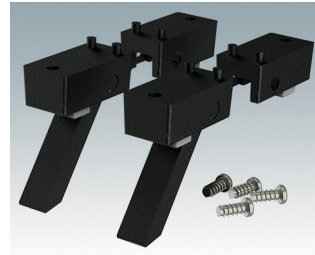

ENCLOSURE FEET

- Universal feet for mounting to metal or plastic enclosures
- **Technofeet** - stylish and modern round plastic feet with or without tilt legs
- **Case Feet** - tough plastic feet with or without tilt legs
- Self-adhesive rubber non-slip feet
- Push-in rubber non-slip feet
- **Call us for a free sample!**

Select Versions

A9257107
Case Feet Kit 1
ABS (UL 94 HB)
Off-white RAL 9002
34x17x16mm

A9257207
Case Feet Kit 2
ABS (UL 94 HB)
Off-white RAL 9002
34x17x16mm

M5403002
Rubber Foot
Rubber
Grey
12.7x12.7x5mm

M5600015
Case Feet Kit 1
ABS (UL 94 HB)
Light grey RAL 7035
34x17x16mm

ENCLOSURE FEET

M5600019
Case Feet Kit 1
ABS (UL 94 HB)
Black RAL 9005
34x17x16mm

M5600045
Case Feet Kit 2
ABS (UL 94 HB)
Light grey RAL 7035
34x17x16mm

M5600049
Case Feet Kit 2
ABS (UL 94 HB)
Black RAL 9005
34x17x16mm

M5600100
Non-slip feet
Rubber
Transparent
12.6x12.6x5.7mm

M6420104
Technofoot Kit 1
ABS (UL 94 HB)
Anthracite RAL 7016
30x30x12mm

M6420105
Technofoot Kit 1
ABS (UL 94 HB)
Light grey RAL 7035
30x30x12mm

M6420106
Technofoot Kit 1
ABS (UL 94 HB)
Traffic grey A RAL 7042
30x30x12mm