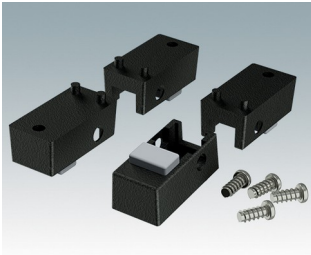

ENCLOSURE FEET

- Universal feet for mounting to metal or plastic enclosures
- **Technofeet** - stylish and modern round plastic feet with or without tilt legs
- **Case Feet** - tough plastic feet with or without tilt legs
- Self-adhesive rubber non-slip feet
- Push-in rubber non-slip feet
- **Call us for a free sample!**

Select Versions

A9257107
Case Feet Kit 1
ABS (UL 94 HB)
Off-white RAL 9002
34x17x16mm

A9257207
Case Feet Kit 2
ABS (UL 94 HB)
Off-white RAL 9002
34x17x16mm

M5403002
Rubber Foot
Rubber
Grey
12.7x12.7x5mm

M5600015
Case Feet Kit 1
ABS (UL 94 HB)
Light grey RAL 7035
34x17x16mm

ENCLOSURE FEET

M5600019
Case Feet Kit 1
ABS (UL 94 HB)
Black RAL 9005
34x17x16mm

M5600045
Case Feet Kit 2
ABS (UL 94 HB)
Light grey RAL 7035
34x17x16mm

M5600049
Case Feet Kit 2
ABS (UL 94 HB)
Black RAL 9005
34x17x16mm

M5600100
Non-slip feet
Rubber
Transparent
12.6x12.6x5.7mm

M6420104
Technofoot Kit 1
ABS (UL 94 HB)
Anthracite RAL 7016
30x30x12mm

M6420105
Technofoot Kit 1
ABS (UL 94 HB)
Light grey RAL 7035
30x30x12mm

M6420106
Technofoot Kit 1
ABS (UL 94 HB)
Traffic grey A RAL 7042
30x30x12mm