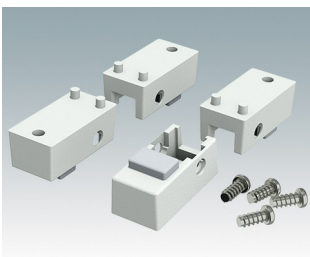

ENCLOSURE FEET

- Universal feet for mounting to metal or plastic enclosures
- **Technofeet** - stylish and modern round plastic feet with or without tilt legs
- **Case Feet** - tough plastic feet with or without tilt legs
- Self-adhesive rubber non-slip feet
- Push-in rubber non-slip feet
- **Call us for a free sample!**

Select Versions

A9257107
Case Feet Kit 1
ABS (UL 94 HB)
Off-white RAL 9002
34x17x16mm

A9257207
Case Feet Kit 2
ABS (UL 94 HB)
Off-white RAL 9002
34x17x16mm

M5403002
Rubber Foot
Rubber
Grey
12.7x12.7x5mm

M5600015
Case Feet Kit 1
ABS (UL 94 HB)
Light grey RAL 7035
34x17x16mm