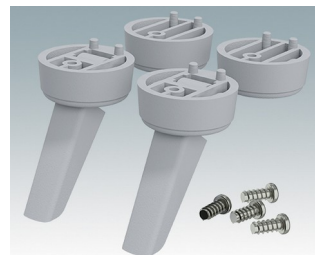

M6420206
Technofoot Kit 2
ABS (UL 94 HB)
Traffic grey A RAL 7042
30x30x12mm