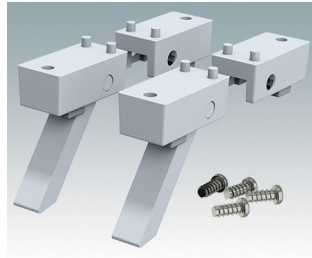

ENCLOSURE FEET

- Universal feet for mounting to metal or plastic enclosures
- **Technofeet** - stylish and modern round plastic feet with or without tilt legs
- **Case Feet** - tough plastic feet with or without tilt legs
- Self-adhesive rubber non-slip feet
- Push-in rubber non-slip feet
- **Call us for a free sample!**

Select Versions

A9257107
Case Feet Kit 1
ABS (UL 94 HB)
Off-white RAL 9002
34x17x16mm

A9257207
Case Feet Kit 2
ABS (UL 94 HB)
Off-white RAL 9002
34x17x16mm

M5403002
Rubber Foot
Rubber
Grey
12.7x12.7x5mm

M5600015
Case Feet Kit 1
ABS (UL 94 HB)
Light grey RAL 7035
34x17x16mm

ENCLOSURE FEET

M5600019
Case Feet Kit 1
ABS (UL 94 HB)
Black RAL 9005
34x17x16mm

M5600045
Case Feet Kit 2
ABS (UL 94 HB)
Light grey RAL 7035
34x17x16mm

M5600049
Case Feet Kit 2
ABS (UL 94 HB)
Black RAL 9005
34x17x16mm