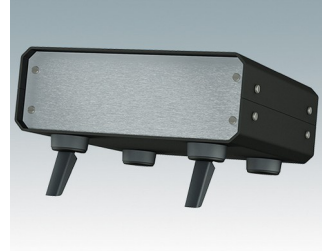

ENCLOSURE FEET

- Universal feet for mounting to metal or plastic enclosures
- **Technofeet** - stylish and modern round plastic feet with or without tilt legs
- **Case Feet** - tough plastic feet with or without tilt legs
- Self-adhesive rubber non-slip feet
- Push-in rubber non-slip feet
- **Call us for a free sample!**

Select Versions

A9257107
Case Feet Kit 1
ABS (UL 94 HB)
Off-white RAL 9002
34x17x16mm

A9257207
Case Feet Kit 2
ABS (UL 94 HB)
Off-white RAL 9002
34x17x16mm

M5403002
Rubber Foot
Rubber
Grey
12.7x12.7x5mm

M5600015
Case Feet Kit 1
ABS (UL 94 HB)
Light grey RAL 7035
34x17x16mm

M5600100
Non-slip feet
Rubber
Transparent
12.6x12.6x5.7mm

M6420104
Technofoot Kit 1
ABS (UL 94 HB)
Anthracite RAL 7016
30x30x12mm

M6420105
Technofoot Kit 1
ABS (UL 94 HB)
Light grey RAL 7035
30x30x12mm

M6420106
Technofoot Kit 1
ABS (UL 94 HB)
Traffic grey A RAL 7042
30x30x12mm