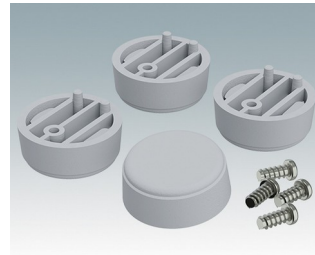

ENCLOSURE FEET

- Universal feet for mounting to metal or plastic enclosures
- **Technofeet** - stylish and modern round plastic feet with or without tilt legs
- **Case Feet** - tough plastic feet with or without tilt legs
- Self-adhesive rubber non-slip feet
- Push-in rubber non-slip feet
- **Call us for a free sample!**

Select Versions

A9257107
Case Feet Kit 1
ABS (UL 94 HB)
Off-white RAL 9002
34x17x16mm

A9257207
Case Feet Kit 2
ABS (UL 94 HB)
Off-white RAL 9002
34x17x16mm

M5403002
Rubber Foot
Rubber
Grey
12.7x12.7x5mm

M5600015
Case Feet Kit 1
ABS (UL 94 HB)
Light grey RAL 7035
34x17x16mm

ENCLOSURE FEET

M5600019
Case Feet Kit 1
ABS (UL 94 HB)
Black RAL 9005
34x17x16mm

M5600045
Case Feet Kit 2
ABS (UL 94 HB)
Light grey RAL 7035
34x17x16mm

M5600049
Case Feet Kit 2
ABS (UL 94 HB)
Black RAL 9005
34x17x16mm

M5600100
Non-slip feet
Rubber
Transparent
12.6x12.6x5.7mm

M6420104
Technofoot Kit 1
ABS (UL 94 HB)
Anthracite RAL 7016
30x30x12mm

M6420105
Technofoot Kit 1
ABS (UL 94 HB)
Light grey RAL 7035
30x30x12mm

M6420106
Technofoot Kit 1
ABS (UL 94 HB)
Traffic grey A RAL 7042
30x30x12mm