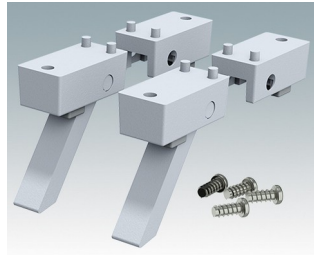

ENCLOSURE FEET

- Universal feet for mounting to metal or plastic enclosures
- **Technofeet** - stylish and modern round plastic feet with or without tilt legs
- **Case Feet** - tough plastic feet with or without tilt legs
- Self-adhesive rubber non-slip feet
- Push-in rubber non-slip feet
- **Call us for a free sample!**

Select Versions

A9257107
Case Feet Kit 1
ABS (UL 94 HB)
Off-white RAL 9002
34x17x16mm

A9257207
Case Feet Kit 2
ABS (UL 94 HB)
Off-white RAL 9002
34x17x16mm

M5403002
Rubber Foot
Rubber
Grey
12.7x12.7x5mm

M5600015
Case Feet Kit 1
ABS (UL 94 HB)
Light grey RAL 7035
34x17x16mm

ENCLOSURE FEET

M5600019
Case Feet Kit 1
ABS (UL 94 HB)
Black RAL 9005
34x17x16mm

M5600045
Case Feet Kit 2
ABS (UL 94 HB)
Light grey RAL 7035
34x17x16mm

M5600049
Case Feet Kit 2
ABS (UL 94 HB)
Black RAL 9005
34x17x16mm