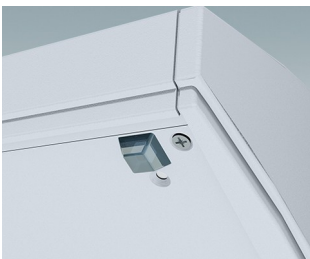

ENCLOSURE FEET

- Universal feet for mounting to metal or plastic enclosures
- **Technofeet** - stylish and modern round plastic feet with or without tilt legs
- **Case Feet** - tough plastic feet with or without tilt legs
- Self-adhesive rubber non-slip feet
- Push-in rubber non-slip feet
- **Call us for a free sample!**

Select Versions

A9257107
Case Feet Kit 1
ABS (UL 94 HB)
Off-white RAL 9002
34x17x16mm

A9257207
Case Feet Kit 2
ABS (UL 94 HB)
Off-white RAL 9002
34x17x16mm

M5403002
Rubber Foot
Rubber
Grey
12.7x12.7x5mm

M5600015
Case Feet Kit 1
ABS (UL 94 HB)
Light grey RAL 7035
34x17x16mm