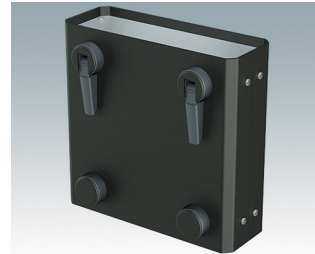

ENCLOSURE FEET

- Universal feet for mounting to metal or plastic enclosures
- **Technofeet** - stylish and modern round plastic feet with or without tilt legs
- **Case Feet** - tough plastic feet with or without tilt legs
- Self-adhesive rubber non-slip feet
- Push-in rubber non-slip feet
- **Call us for a free sample!**

Select Versions

A9257107
Case Feet Kit 1
ABS (UL 94 HB)
Off-white RAL 9002
34x17x16mm

A9257207
Case Feet Kit 2
ABS (UL 94 HB)
Off-white RAL 9002
34x17x16mm

M5403002
Rubber Foot
Rubber
Grey
12.7x12.7x5mm

M5600015
Case Feet Kit 1
ABS (UL 94 HB)
Light grey RAL 7035
34x17x16mm