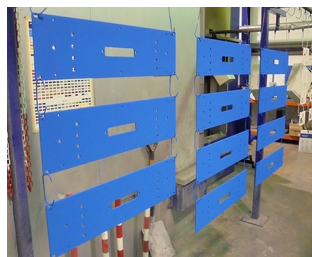

We keep a large selection powder paints in RAL and Pantone colours in stock. There is no additional charge, or minimum order quantity, for painting our standard enclosures in one of our stocked paints. Simply select your desired colour or colour combination from the list below.

Note: colour images are provided as a guide only. Please refer to the exact RAL or Pantone references before finalising your colour choice.

Custom Colours

We can also supply enclosures, front panels and custom metalwork painted in your desired paint colour or special finish. The typical minimum order quantity for special colour enclosures and front panels is 10 to 25 units, depending upon the colour required.

We generally work with RAL colours, but can match other colours on demand. Talk to our sales team if you need a specific colour or finish.

What we offer:

- Powder polyester painting - tough, high quality finish in smooth, fine and heavy textures
- Wet painting - tough, chip resistant, in smooth and textured finishes
- Nickel loaded EMC shielding lacquers for plastic parts
- Linishing of aluminium panels for a blemish free finish
- Natural and colour anodising of aluminium panels
- Interlox 338 conductive/anti-corrosion finish on aluminium panels
- Zinc and clear passivate of CR4 steel panels
- Full colour CMYK digital printing.

Contact our sales team for more information and a quotation.