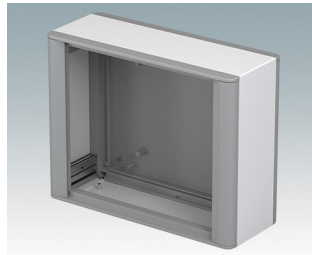

M7023006
TECHNOMET-CONTROL
C218V
Aluminium
Traffic white/traffic grey A RAL
9016/7042
230x180x95mm