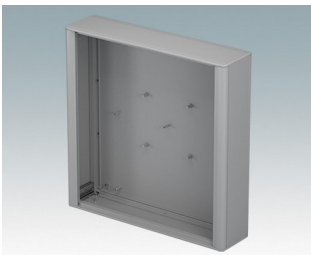

M7036402
TECHNOMET-CONTROL
C36V
Aluminium
Traffic grey A RAL 7042
360x360x95mm