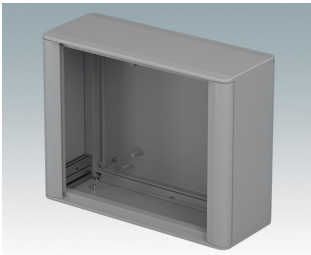

Select Versions

M7023002
TECHNOMET-CONTROL
C218V
Aluminium
Traffic grey A RAL 7042
230x180x95mm