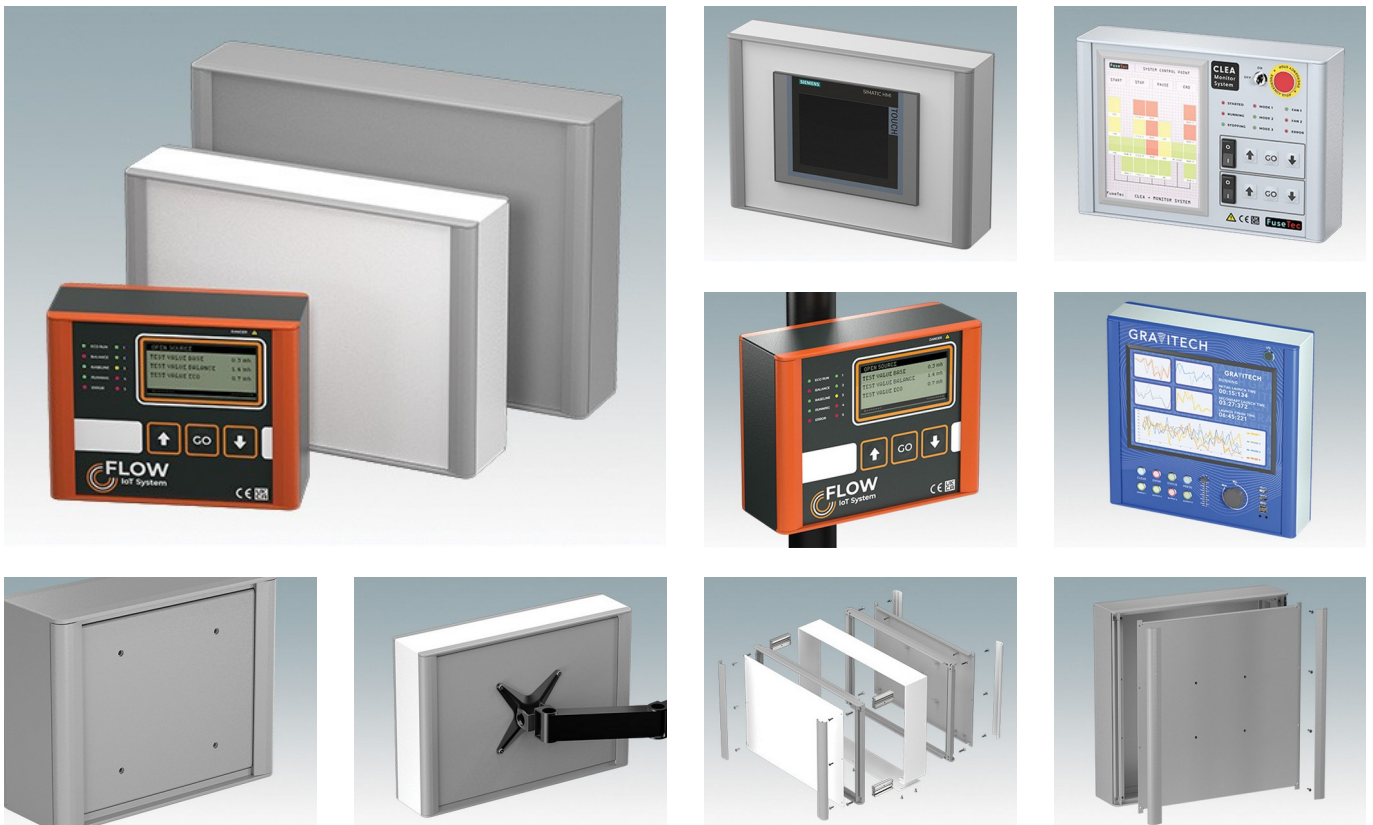

Order your own fully customised version [learn more here >>](#)