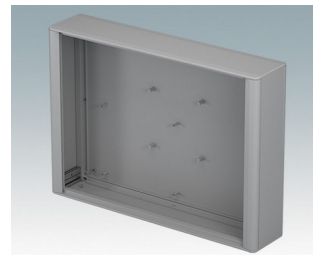

M7042202
TECHNOMET-CONTROL
C430V
Aluminium
Traffic grey A RAL 7042
420x300x95mm