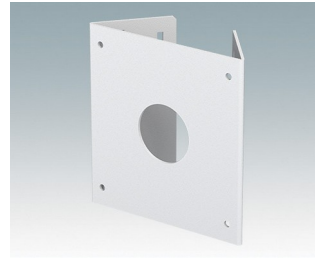

**M7000742**  
Front Panel P – C325  
Aluminium  
Traffic grey A RAL 7042  
332x2x240.8mm

**M7000744**  
Front Panel P – C336  
Aluminium  
Traffic grey A RAL 7042  
332x2x350.8mm

**M7000746**  
Front Panel P – C430  
Aluminium  
Traffic grey A RAL 7042  
392x2x290.8mm

**M7000900**  
Wall Mounting Kit S  
Mild Steel CR4  
Traffic white RAL 9016  
157x145x16mm

**M7000905**  
Wall Mounting Kit L  
Mild Steel CR4  
Traffic white RAL 9016  
225x235x16mm

**M7000920**  
Pole-Mount Bracket  
Mild Steel CR4  
Traffic white RAL 9016  
120x125x45mm