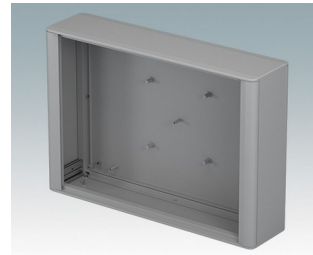

M7036102
TECHNOMET-CONTROL
C325V
Aluminium
Traffic grey A RAL 7042
360x250x95mm