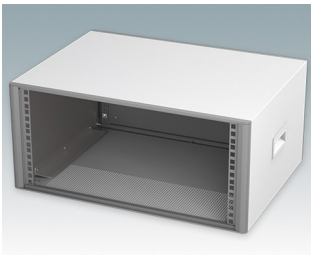

M6619546
TECHNOMET 19" 5Ux400mm
Aluminium
Traffic white/traffic grey A RAL
9016/7042
244.5x539x400mm