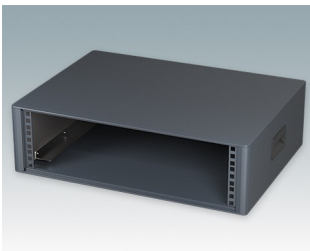

M6619344
TECHNOMET 19" 3Ux400mm
Aluminium
Anthracite RAL 7016
155.6x539x400mm