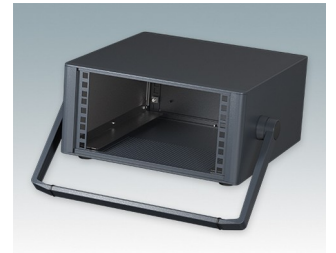

M6610354
TECHNOMET 10.5" 3Ux330mm
Aluminium
Anthracite RAL 7016
156.6x323x330mm