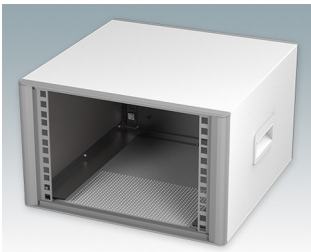

M6610446
TECHNOMET 10.5" 4Ux330mm
Aluminium
Traffic white/traffic grey A RAL
9016/7042
200x323x330mm