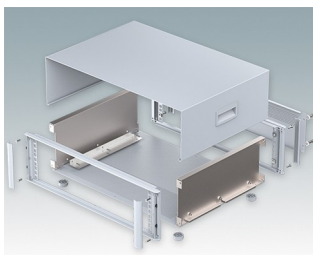

Modern Desktop Mini-Rack Enclosures to DIN 41494 and IEC 60297-3

- Cohesive design with no visible fixing screws. Robust yet lightweight aluminium construction
- Designed to accept standard 10.5" (42HP) and 19" (84HP) subracks, chassis and front panels
- Die cast bezels fit flush with the case body for a smooth appearance
- Recessed ABS side handles for easy carrying
- 10.5" versions also available with a tilt/swivel carry handle
- Removable rear panel and internal subrack/chassis support rails included
- Ventilation holes in base and rear panel
- All case panels fitted with M4 threaded pillars for earth connections
- Moulded ABS non-slip feet included
- Supplied fully assembled and ready to use
- Accessory anodised 10,5" and 19" front panels available.

Order your own fully customised version [learn more here >>](#)