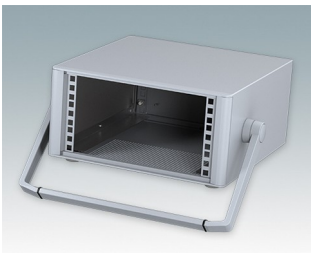

M6610355
TECHNOMET 10.5" 3Ux330mm
Aluminium
Light grey RAL 7035
156.6x323x330mm