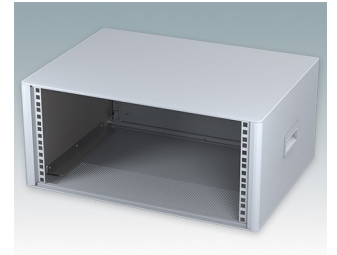

M6619545
TECHNOMET 19" 5Ux400mm
Aluminium
Light grey RAL 7035
244.5x539x400mm