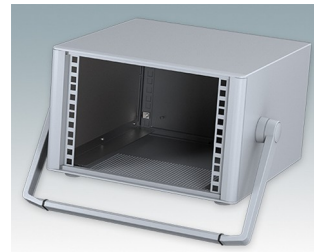

M6610455
TECHNOMET 10.5" 4Ux330mm
Aluminium
Light grey RAL 7035
200x323x330mm