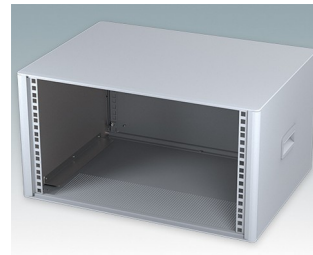

M6619645
TECHNOMET 19" 6Ux400mm
Aluminium
Light grey RAL 7035
288.9x539x400mm