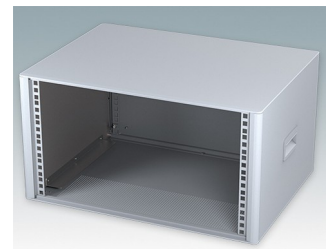

M6619645
TECHNOMET 19" 6Ux400mm
Aluminium
Light grey RAL 7035
288.9x539x400mm