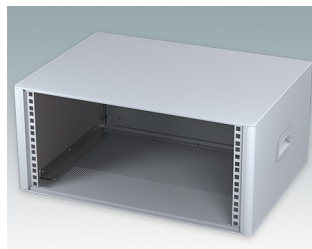

M6619545
TECHNOMET 19" 5Ux400mm
Aluminium
Light grey RAL 7035
244.5x539x400mm