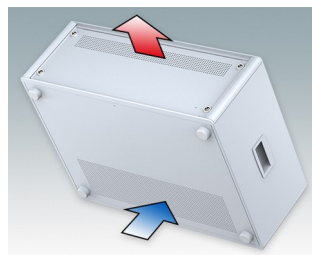

Modern Desktop Mini-Rack Enclosures to DIN 41494 and IEC 60297-3

- Cohesive design with no visible fixing screws. Robust yet lightweight aluminium construction
- Designed to accept standard 10.5" (42HP) and 19" (84HP) subracks, chassis and front panels
- Die cast bezels fit flush with the case body for a smooth appearance
- Recessed ABS side handles for easy carrying
- 10.5" versions also available with a tilt/swivel carry handle
- Removable rear panel and internal subrack/chassis support rails included
- Ventilation holes in base and rear panel
- All case panels fitted with M4 threaded pillars for earth connections
- Moulded ABS non-slip feet included
- Supplied fully assembled and ready to use
- Accessory anodised 10,5" and 19" front panels available.

Order your own fully customised version [learn more here >>](#)