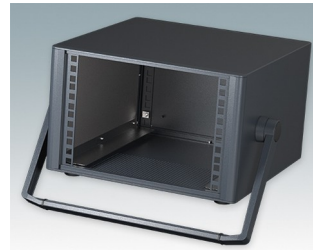

M6610454
TECHNOMET 10.5" 4Ux330mm
Aluminium
Anthracite RAL 7016
200x323x330mm