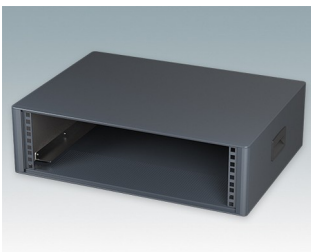

M6619344
TECHNOMET 19" 3Ux400mm
Aluminium
Anthracite RAL 7016
155.6x539x400mm