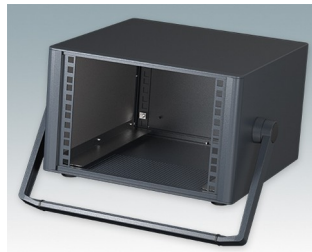

M6610454
TECHNOMET 10.5" 4Ux330mm
Aluminium
Anthracite RAL 7016
200x323x330mm