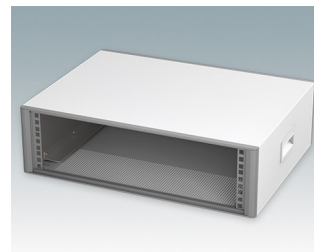

M6619346
TECHNOMET 19" 3Ux400mm
Aluminium
Traffic white/traffic grey A RAL
9016/7042
155.6x539x400mm