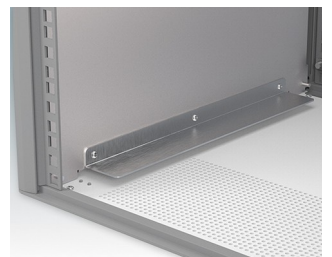

Modern Desktop Mini-Rack Enclosures to DIN 41494 and IEC 60297-3

- Cohesive design with no visible fixing screws. Robust yet lightweight aluminium construction
- Designed to accept standard 10.5" (42HP) and 19" (84HP) subracks, chassis and front panels
- Die cast bezels fit flush with the case body for a smooth appearance
- Recessed ABS side handles for easy carrying
- 10.5" versions also available with a tilt/swivel carry handle
- Removable rear panel and internal subrack/chassis support rails included
- Ventilation holes in base and rear panel
- All case panels fitted with M4 threaded pillars for earth connections
- Moulded ABS non-slip feet included
- Supplied fully assembled and ready to use
- Accessory anodised 10,5" and 19" front panels available.

Order your own fully customised version [learn more here >>](#)