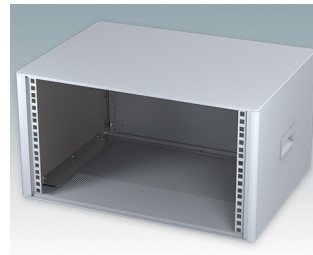

M6619645
TECHNOMET 19" 6Ux400mm
Aluminium
Light grey RAL 7035
288.9x539x400mm