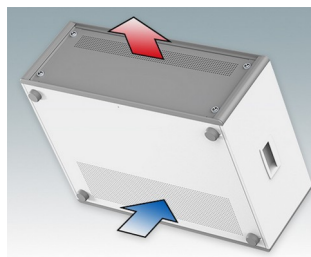

Modern Desktop Mini-Rack Enclosures to DIN 41494 and IEC 60297-3

- Cohesive design with no visible fixing screws. Robust yet lightweight aluminium construction
- Designed to accept standard 10.5" (42HP) and 19" (84HP) subracks, chassis and front panels
- Die cast bezels fit flush with the case body for a smooth appearance
- Recessed ABS side handles for easy carrying
- 10.5" versions also available with a tilt/swivel carry handle
- Removable rear panel and internal subrack/chassis support rails included
- Ventilation holes in base and rear panel
- All case panels fitted with M4 threaded pillars for earth connections
- Moulded ABS non-slip feet included
- Supplied fully assembled and ready to use
- Accessory anodised 10,5" and 19" front panels available.

Order your own fully customised version [learn more here >>](#)