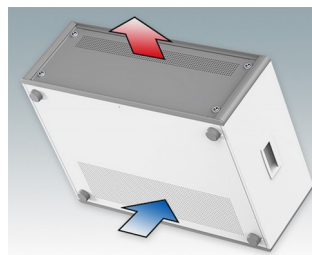

Modern Desktop Mini-Rack Enclosures to DIN 41494 and IEC 60297-3

- Cohesive design with no visible fixing screws. Robust yet lightweight aluminium construction
- Designed to accept standard 10.5" (42HP) and 19" (84HP) subracks, chassis and front panels
- Die cast bezels fit flush with the case body for a smooth appearance
- Recessed ABS side handles for easy carrying
- 10.5" versions also available with a tilt/swivel carry handle
- Removable rear panel and internal subrack/chassis support rails included
- Ventilation holes in base and rear panel
- All case panels fitted with M4 threaded pillars for earth connections
- Moulded ABS non-slip feet included
- Supplied fully assembled and ready to use
- Accessory anodised 10,5" and 19" front panels available.

Order your own fully customised version [learn more here >>](#)