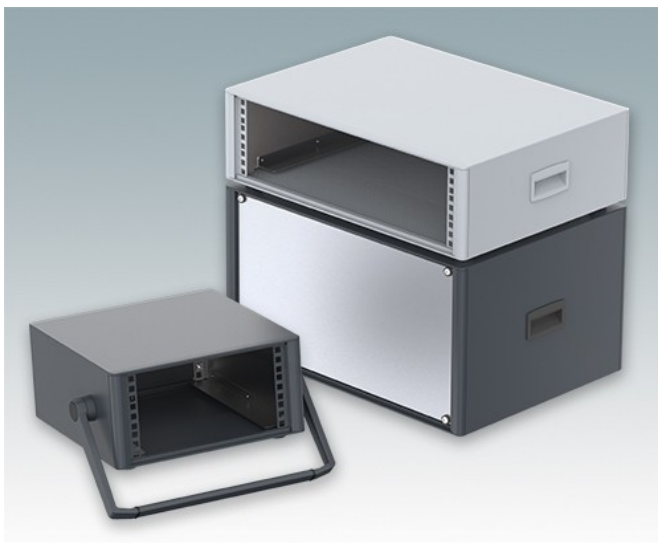

Modern Desktop Mini-Rack Enclosures to DIN 41494 and IEC 60297-3

- Cohesive design with no visible fixing screws. Robust yet lightweight aluminium construction
- Designed to accept standard 10.5" (42HP) and 19" (84HP) subracks, chassis and front panels
- Die cast bezels fit flush with the case body for a smooth appearance
- Recessed ABS side handles for easy carrying
- 10.5" versions also available with a tilt/swivel carry handle
- Removable rear panel and internal subrack/chassis support rails included
- Ventilation holes in base and rear panel
- All case panels fitted with M4 threaded pillars for earth connections
- Moulded ABS non-slip feet included
- Supplied fully assembled and ready to use
- Accessory anodised 10,5" and 19" front panels available.

Order your own fully customised version [learn more here >>](#)

Select Versions

M6610344
TECHNOMET 10.5" 3Ux330mm
Aluminium
Anthracite RAL 7016
156.6x323x330mm

M6610345
TECHNOMET 10.5" 3Ux330mm
Aluminium
Light grey RAL 7035
156.6x323x330mm