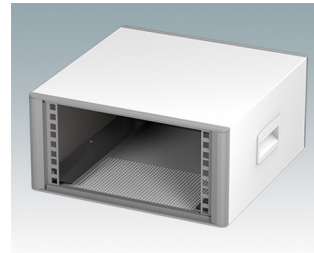

Modern Desktop Mini-Rack Enclosures to DIN 41494 and IEC 60297-3

- Cohesive design with no visible fixing screws. Robust yet lightweight aluminium construction
- Designed to accept standard 10.5" (42HP) and 19" (84HP) subracks, chassis and front panels
- Die cast bezels fit flush with the case body for a smooth appearance
- Recessed ABS side handles for easy carrying
- 10.5" versions also available with a tilt/swivel carry handle
- Removable rear panel and internal subrack/chassis support rails included
- Ventilation holes in base and rear panel
- All case panels fitted with M4 threaded pillars for earth connections
- Moulded ABS non-slip feet included
- Supplied fully assembled and ready to use
- Accessory anodised 10,5" and 19" front panels available.

Order your own fully customised version [learn more here >>](#)

Select Versions

M6610344
TECHNOMET 10.5" 3Ux330mm
Aluminium
Anthracite RAL 7016
156.6x323x330mm

M6610345
TECHNOMET 10.5" 3Ux330mm
Aluminium
Light grey RAL 7035
156.6x323x330mm