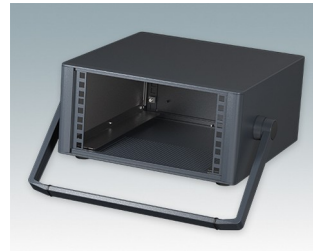

Modern Desktop Mini-Rack Enclosures to DIN 41494 and IEC 60297-3

- Cohesive design with no visible fixing screws. Robust yet lightweight aluminium construction
- Designed to accept standard 10.5" (42HP) and 19" (84HP) subracks, chassis and front panels
- Die cast bezels fit flush with the case body for a smooth appearance
- Recessed ABS side handles for easy carrying
- 10.5" versions also available with a tilt/swivel carry handle
- Removable rear panel and internal subrack/chassis support rails included
- Ventilation holes in base and rear panel
- All case panels fitted with M4 threaded pillars for earth connections
- Moulded ABS non-slip feet included
- Supplied fully assembled and ready to use
- Accessory anodised 10,5" and 19" front panels available.

Order your own fully customised version [learn more here >>](#)

Select Versions

M6610344
TECHNOMET 10.5" 3Ux330mm
Aluminium
Anthracite RAL 7016
156.6x323x330mm

M6610345
TECHNOMET 10.5" 3Ux330mm
Aluminium
Light grey RAL 7035
156.6x323x330mm