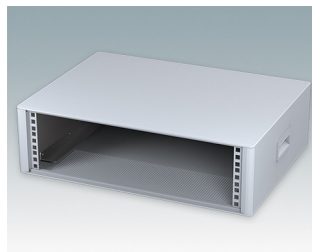

M6619345
TECHNOMET 19" 3Ux400mm
Aluminium
Light grey RAL 7035
155.6x539x400mm