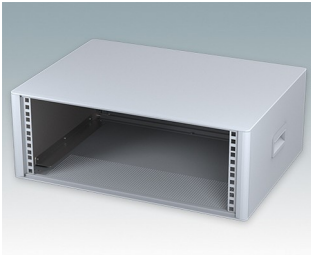

TECHNOMET 19"

M6619445
TECHNOMET 19" 4Ux400mm
Aluminium
Light grey RAL 7035
200x539x400mm