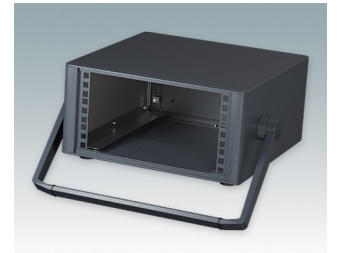

M6610354
TECHNOMET 10.5" 3Ux330mm
Aluminium
Anthracite RAL 7016
156.6x323x330mm