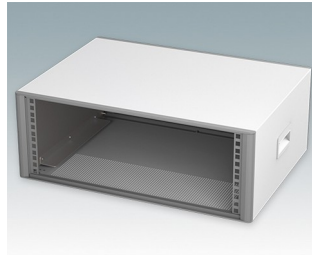

M6619446
TECHNOMET 19" 4Ux400mm
Aluminium
Traffic white/traffic grey A RAL
9016/7042
200x539x400mm