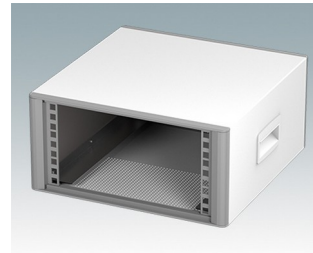

Modern Desktop Mini-Rack Enclosures to DIN 41494 and IEC 60297-3

- Cohesive design with no visible fixing screws. Robust yet lightweight aluminium construction
- Designed to accept standard 10.5" (42HP) and 19" (84HP) subracks, chassis and front panels
- Die cast bezels fit flush with the case body for a smooth appearance
- Recessed ABS side handles for easy carrying
- 10.5" versions also available with a tilt/swivel carry handle
- Removable rear panel and internal subrack/chassis support rails included
- Ventilation holes in base and rear panel
- All case panels fitted with M4 threaded pillars for earth connections
- Moulded ABS non-slip feet included
- Supplied fully assembled and ready to use
- Accessory anodised 10,5" and 19" front panels available.

Order your own fully customised version [learn more here >>](#)

Select Versions

M6610344
TECHNOMET 10.5" 3Ux330mm
Aluminium
Anthracite RAL 7016
156.6x323x330mm

M6610345
TECHNOMET 10.5" 3Ux330mm
Aluminium
Light grey RAL 7035
156.6x323x330mm