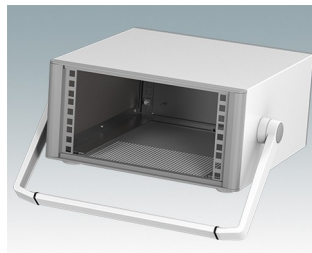

M6610356
TECHNOMET 10.5" 3Ux330mm
Aluminium
Traffic white/traffic grey A RAL
9016/7042
156.6x323x330mm