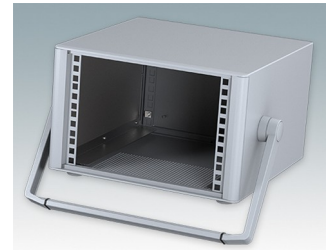

M6610455
TECHNOMET 10.5" 4Ux330mm
Aluminium
Light grey RAL 7035
200x323x330mm