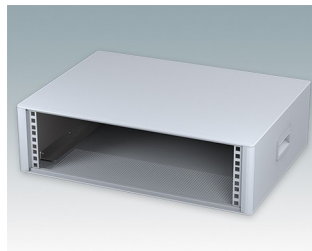

M6619345
TECHNOMET 19" 3Ux400mm
Aluminium
Light grey RAL 7035
155.6x539x400mm