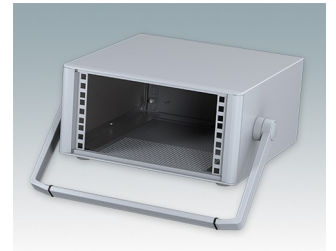

M6610355
TECHNOMET 10.5" 3Ux330mm
Aluminium
Light grey RAL 7035
156.6x323x330mm