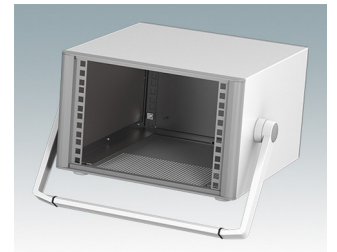

M6610456
TECHNOMET 10.5" 4Ux330mm
Aluminium
Traffic white/traffic grey A RAL
9016/7042
200x323x330mm