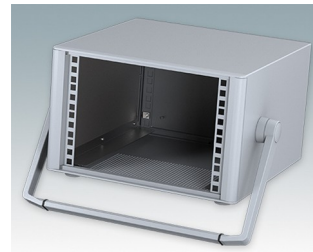

M6610455
TECHNOMET 10.5" 4Ux330mm
Aluminium
Light grey RAL 7035
200x323x330mm