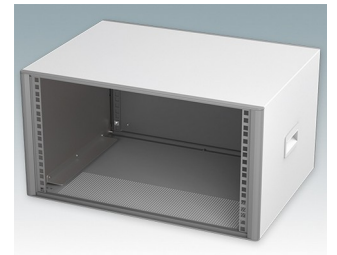

M6619646
TECHNOMET 19" 6Ux400mm
Aluminium
Traffic white/traffic grey A RAL
9016/7042
288.9x539x400mm