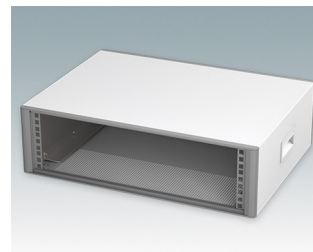

M6619346
TECHNOMET 19" 3Ux400mm
Aluminium
Traffic white/traffic grey A RAL
9016/7042
155.6x539x400mm