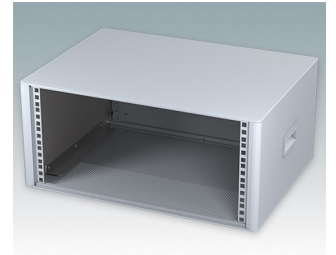

M6619545
TECHNOMET 19" 5Ux400mm
Aluminium
Light grey RAL 7035
244.5x539x400mm